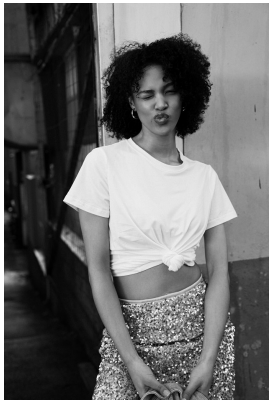

BOSS MODELS

DURBAN

TAZLEY GREWE

Height: 175cm Bust: 82cm Waist: 66cm Hips: 95cm Shoe: 5.5 UK Hair: Black Eyes: Brown

BOSS MODELS

DURBAN

TAZLEY GREWE

Height: 175cm Bust: 82cm Waist: 66cm Hips: 95cm Shoe: 5.5 UK Hair: Black Eyes: Brown

BOSS MODELS

DURBAN

Image: Tazley Grewe represented by Boss Models Durban

TAZLEY GREWE

Height: 175cm Bust: 82cm Waist: 66cm Hips: 95cm Shoe: 5.5 UK Hair: Black Eyes: Brown