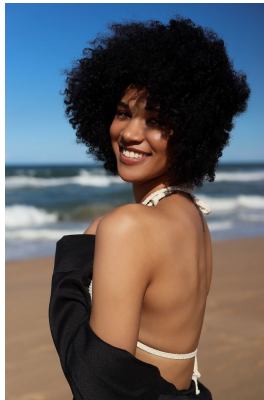

BOSS MODELS

DURBAN

TAZLEY GREWE

Height: 175cm Bust: 82cm Waist: 66cm Hips: 95cm Shoe: 5.5 UK Hair: Black Eyes: Brown

BOSS MODELS

DURBAN

TAZLEY GREWE

Height: 175cm Bust: 82cm Waist: 66cm Hips: 95cm Shoe: 5.5 UK Hair: Black Eyes: Brown

BOSS MODELS

DURBAN

Image: Tazley Grewe represented by Boss Models Durban

TAZLEY GREWE

Height: 175cm Bust: 82cm Waist: 66cm Hips: 95cm Shoe: 5.5 UK Hair: Black Eyes: Brown