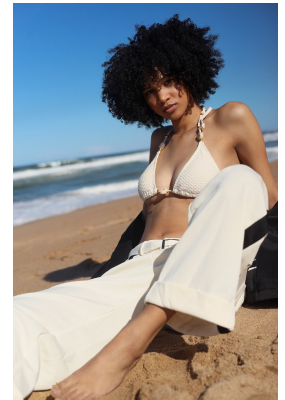

BOSS MODELS

DURBAN

TAZLEY GREWE

Height: 175cm Bust: 82cm Waist: 66cm Hips: 95cm Shoe: 5.5 UK Hair: Black Eyes: Brown

BOSS MODELS

DURBAN

TAZLEY GREWE

Height: 175cm Bust: 82cm Waist: 66cm Hips: 95cm Shoe: 5.5 UK Hair: Black Eyes: Brown

BOSS MODELS

DURBAN

Image: Tazley Grewe represented by Boss Models Durban

TAZLEY GREWE

Height: 175cm Bust: 82cm Waist: 66cm Hips: 95cm Shoe: 5.5 UK Hair: Black Eyes: Brown