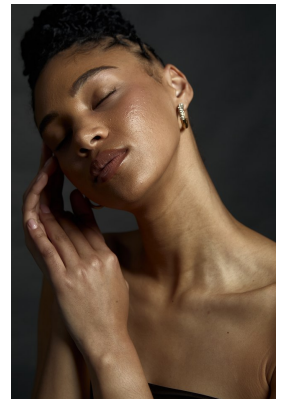

BOSS MODELS

DURBAN

TAZLEY GREWE

Height: 175cm Bust: 82cm Waist: 66cm Hips: 95cm Shoe: 5.5 UK Hair: Black Eyes: Brown

BOSS MODELS

DURBAN

TAZLEY GREWE

Height: 175cm Bust: 82cm Waist: 66cm Hips: 95cm Shoe: 5.5 UK Hair: Black Eyes: Brown