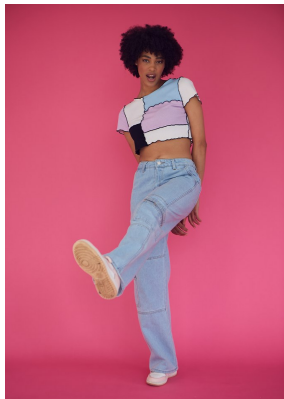

BOSS MODELS

DURBAN

TAZLEY GREWE

Height: 175cm Bust: 82cm Waist: 66cm Hips: 95cm Shoe: 5.5 UK Hair: Black Eyes: Brown

BOSS MODELS

DURBAN

TAZLEY GREWE

Height: 175cm Bust: 82cm Waist: 66cm Hips: 95cm Shoe: 5.5 UK Hair: Black Eyes: Brown