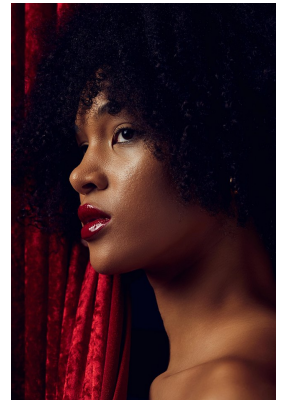

BOSS MODELS

DURBAN

TAZLEY GREWE

Height: 175cm Bust: 82cm Waist: 66cm Hips: 95cm Shoe: 5.5 UK Hair: Black Eyes: Brown

BOSS MODELS

DURBAN

TAZLEY GREWE

Height: 175cm Bust: 82cm Waist: 66cm Hips: 95cm Shoe: 5.5 UK Hair: Black Eyes: Brown