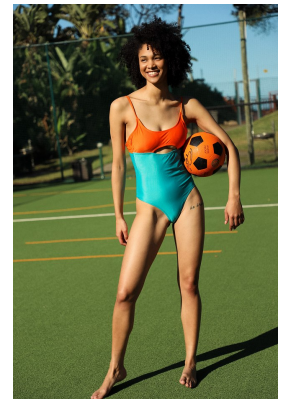

BOSS MODELS

DURBAN

TAZLEY GREWE

Height: 175cm Bust: 82cm Waist: 66cm Hips: 95cm Shoe: 5.5 UK Hair: Black Eyes: Brown

BOSS MODELS

DURBAN

TAZLEY GREWE

Height: 175cm Bust: 82cm Waist: 66cm Hips: 95cm Shoe: 5.5 UK Hair: Black Eyes: Brown

BOSS MODELS

DURBAN

Image: Tazley Grewe represented by Boss Models Durban

TAZLEY GREWE

Height: 175cm Bust: 82cm Waist: 66cm Hips: 95cm Shoe: 5.5 UK Hair: Black Eyes: Brown