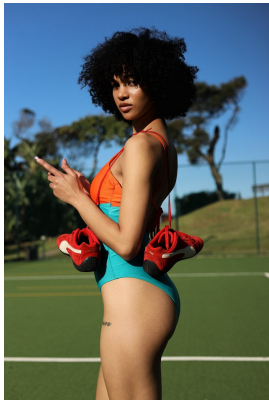

BOSS MODELS

DURBAN

TAZLEY GREWE

Height: 175cm Bust: 82cm Waist: 66cm Hips: 95cm Shoe: 5.5 UK Hair: Black Eyes: Brown

BOSS MODELS

DURBAN

TAZLEY GREWE

Height: 175cm Bust: 82cm Waist: 66cm Hips: 95cm Shoe: 5.5 UK Hair: Black Eyes: Brown

BOSS MODELS

DURBAN

Image: Tazley Grewe represented by Boss Models Durban

TAZLEY GREWE

Height: 175cm Bust: 82cm Waist: 66cm Hips: 95cm Shoe: 5.5 UK Hair: Black Eyes: Brown