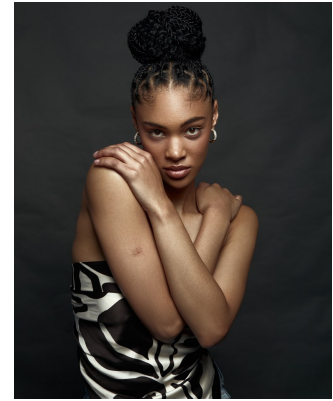

BOSS MODELS

DURBAN

TAZLEY GREWE

Height: 175cm Bust: 82cm Waist: 66cm Hips: 95cm Shoe: 5.5 UK Hair: Black Eyes: Brown

BOSS MODELS

DURBAN

TAZLEY GREWE

Height: 175cm Bust: 82cm Waist: 66cm Hips: 95cm Shoe: 5.5 UK Hair: Black Eyes: Brown