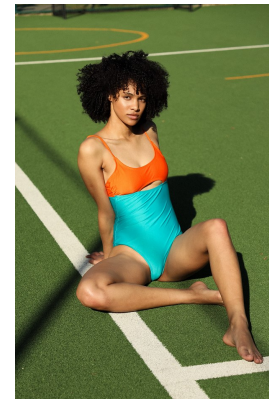

BOSS MODELS

DURBAN

TAZLEY GREWE

Height: 175cm Bust: 82cm Waist: 66cm Hips: 95cm Shoe: 5.5 UK Hair: Black Eyes: Brown

BOSS MODELS

DURBAN

TAZLEY GREWE

Height: 175cm Bust: 82cm Waist: 66cm Hips: 95cm Shoe: 5.5 UK Hair: Black Eyes: Brown

BOSS MODELS

DURBAN

Image: Tazley Grewe represented by Boss Models Durban

TAZLEY GREWE

Height: 175cm Bust: 82cm Waist: 66cm Hips: 95cm Shoe: 5.5 UK Hair: Black Eyes: Brown