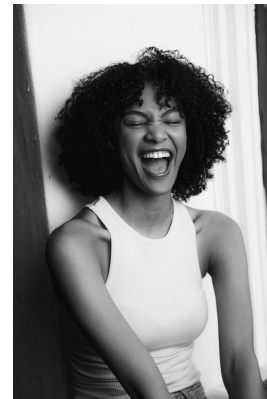

BOSS MODELS

DURBAN

TAZLEY GREWE

Height: 175cm Bust: 82cm Waist: 66cm Hips: 95cm Shoe: 5.5 UK Hair: Black Eyes: Brown

BOSS MODELS

DURBAN

TAZLEY GREWE

Height: 175cm Bust: 82cm Waist: 66cm Hips: 95cm Shoe: 5.5 UK Hair: Black Eyes: Brown

BOSS MODELS

DURBAN

Image: Tazley Grewe represented by Boss Models Durban

TAZLEY GREWE

Height: 175cm Bust: 82cm Waist: 66cm Hips: 95cm Shoe: 5.5 UK Hair: Black Eyes: Brown