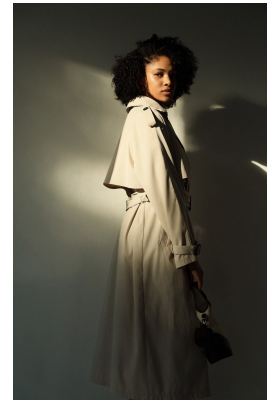

BOSS MODELS

DURBAN

TAZLEY GREWE

Height: 175cm Bust: 82cm Waist: 66cm Hips: 95cm Shoe: 5.5 UK Hair: Black Eyes: Brown

BOSS MODELS

DURBAN

TAZLEY GREWE

Height: 175cm Bust: 82cm Waist: 66cm Hips: 95cm Shoe: 5.5 UK Hair: Black Eyes: Brown

BOSS MODELS

DURBAN

Image: Tazley Grewe represented by Boss Models Durban

TAZLEY GREWE

Height: 175cm Bust: 82cm Waist: 66cm Hips: 95cm Shoe: 5.5 UK Hair: Black Eyes: Brown