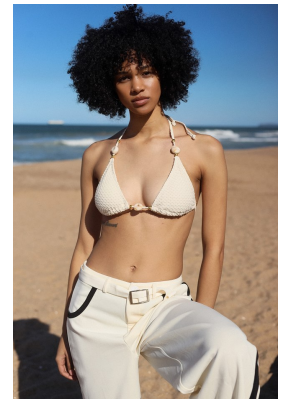

BOSS MODELS

DURBAN

TAZLEY GREWE

Height: 175cm Bust: 82cm Waist: 66cm Hips: 95cm Shoe: 5.5 UK Hair: Black Eyes: Brown

BOSS MODELS

DURBAN

TAZLEY GREWE

Height: 175cm Bust: 82cm Waist: 66cm Hips: 95cm Shoe: 5.5 UK Hair: Black Eyes: Brown

BOSS MODELS

DURBAN

Image: Tazley Grewe represented by Boss Models Durban

TAZLEY GREWE

Height: 175cm Bust: 82cm Waist: 66cm Hips: 95cm Shoe: 5.5 UK Hair: Black Eyes: Brown