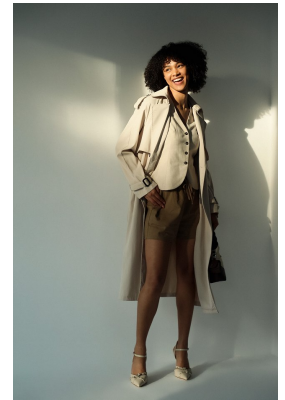

BOSS MODELS

DURBAN

TAZLEY GREWE

Height: 175cm Bust: 82cm Waist: 66cm Hips: 95cm Shoe: 5.5 UK Hair: Black Eyes: Brown

BOSS MODELS

DURBAN

TAZLEY GREWE

Height: 175cm Bust: 82cm Waist: 66cm Hips: 95cm Shoe: 5.5 UK Hair: Black Eyes: Brown

BOSS MODELS

DURBAN

Image: Tazley Grewe represented by Boss Models Durban

TAZLEY GREWE

Height: 175cm Bust: 82cm Waist: 66cm Hips: 95cm Shoe: 5.5 UK Hair: Black Eyes: Brown