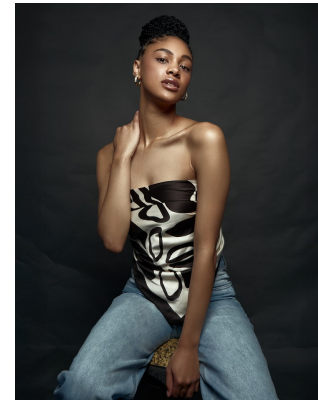

BOSS MODELS

DURBAN

TAZLEY GREWE

Height: 175cm Bust: 82cm Waist: 66cm Hips: 95cm Shoe: 5.5 UK Hair: Black Eyes: Brown

BOSS MODELS

DURBAN

TAZLEY GREWE

Height: 175cm Bust: 82cm Waist: 66cm Hips: 95cm Shoe: 5.5 UK Hair: Black Eyes: Brown