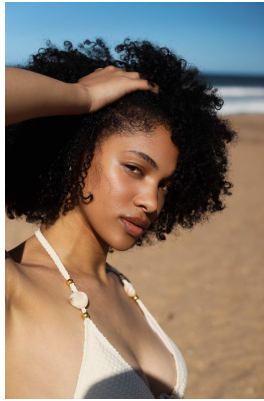

BOSS MODELS

DURBAN

TAZLEY GREWE

Height: 175cm Bust: 82cm Waist: 66cm Hips: 95cm Shoe: 5.5 UK Hair: Black Eyes: Brown

BOSS MODELS

DURBAN

TAZLEY GREWE

Height: 175cm Bust: 82cm Waist: 66cm Hips: 95cm Shoe: 5.5 UK Hair: Black Eyes: Brown

BOSS MODELS

DURBAN

Image: Tazley Grewe represented by Boss Models Durban

TAZLEY GREWE

Height: 175cm Bust: 82cm Waist: 66cm Hips: 95cm Shoe: 5.5 UK Hair: Black Eyes: Brown