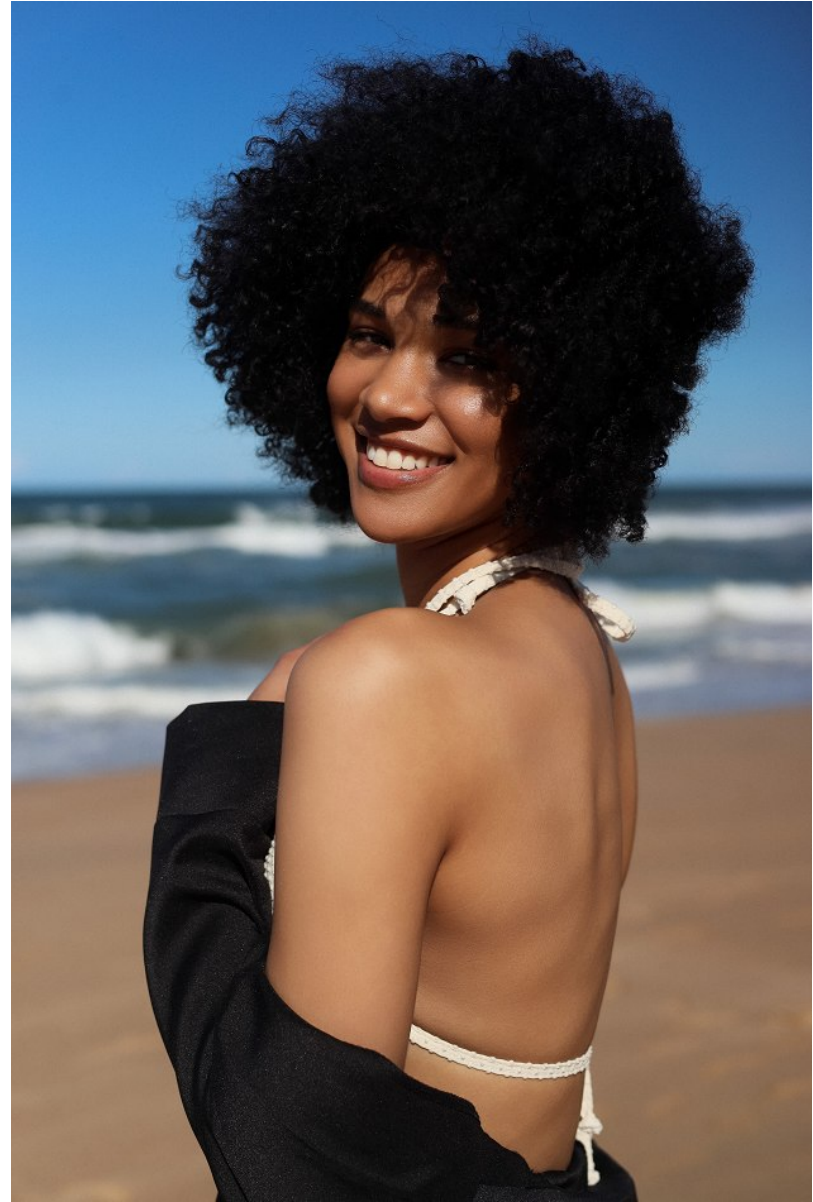

BOSS MODELS

DURBAN

TAZLEY GREWE

Height: 175cm Bust: 82cm Waist: 66cm Hips: 95cm Shoe: 5.5 UK Hair: Black Eyes: Brown