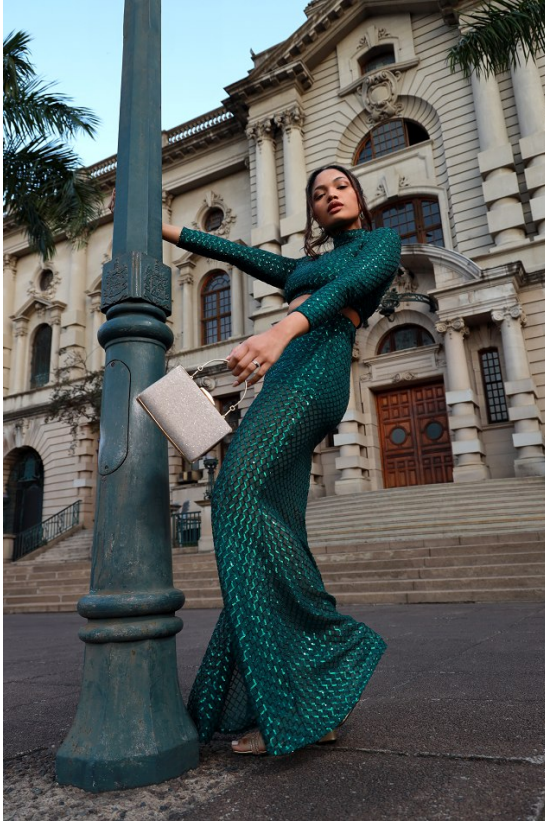

BOSS MODELS

DURBAN

BETH THOMAS

Height: 165cm Bust: 93cm Waist: 75cm Hips: 100cm Shoe: 6 UK Hair: Brown Eyes: Dark Brown

BOSS MODELS

DURBAN

BETH THOMAS

Height: 165cm Bust: 93cm Waist: 75cm Hips: 100cm Shoe: 6 UK Hair: Brown Eyes: Dark Brown