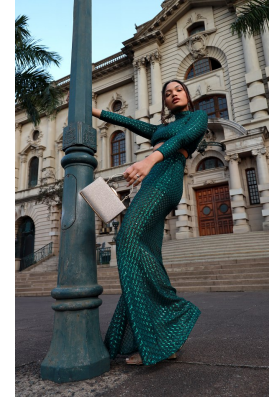

BOSS MODELS

DURBAN

BETH THOMAS

Height: 165cm Bust: 93cm Waist: 75cm Hips: 100cm Shoe: 6 UK Hair: Brown Eyes: Dark Brown