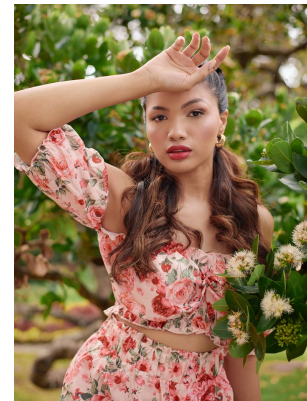

# BOSS MODELS

DURBAN

## BETH THOMAS

Height: 165cm Bust: 93cm Waist: 75cm Hips: 100cm Shoe: 6 UK Hair: Brown Eyes: Dark Brown