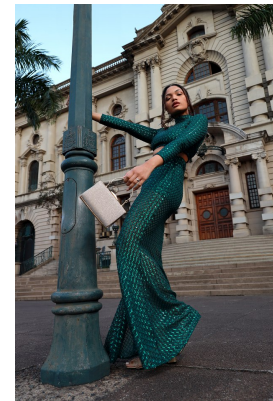

BOSS MODELS

DURBAN

BETH THOMAS

Height: 165cm Bust: 93cm Waist: 75cm Hips: 100cm Shoe: 6 UK Hair: Brown Eyes: Dark Brown