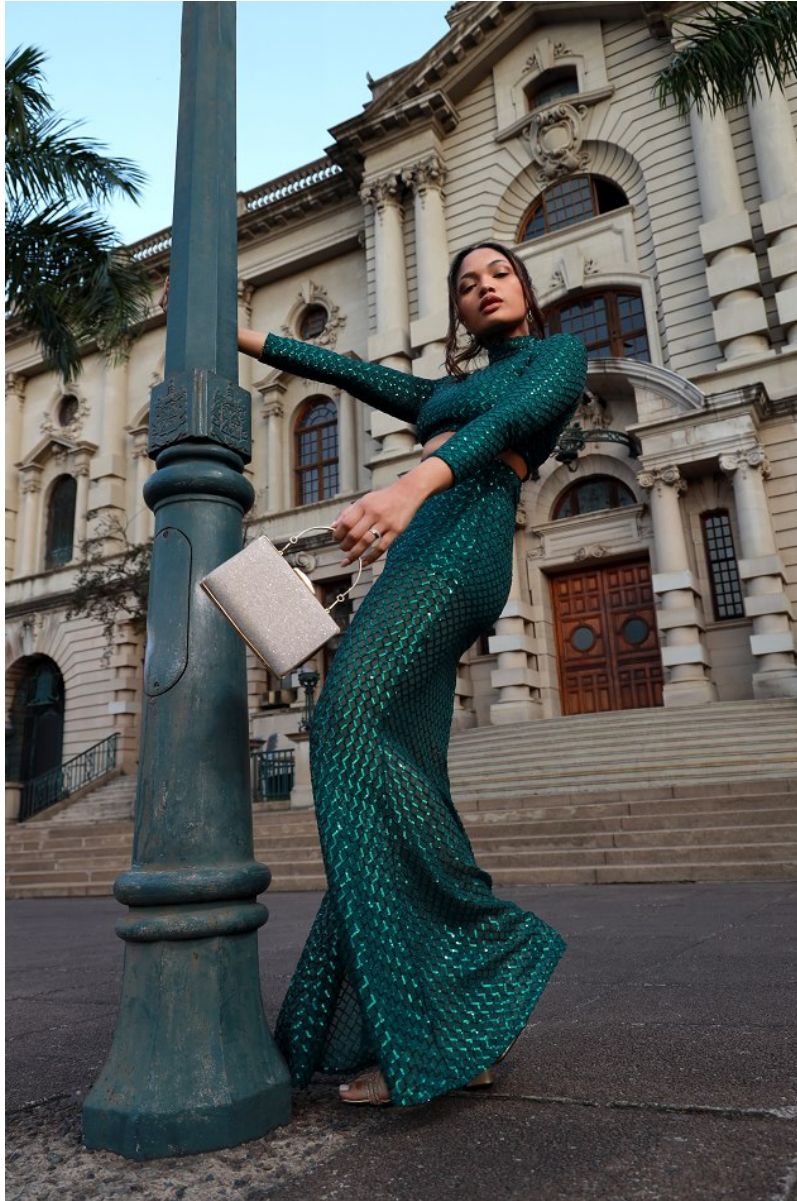

BETH THOMAS

BOSS MODELS

DURBAN

BETH THOMAS

Height: 165cm Bust: 93cm Waist: 75cm Hips: 100cm Shoe: 6 UK Hair: Brown Eyes: Dark Brown