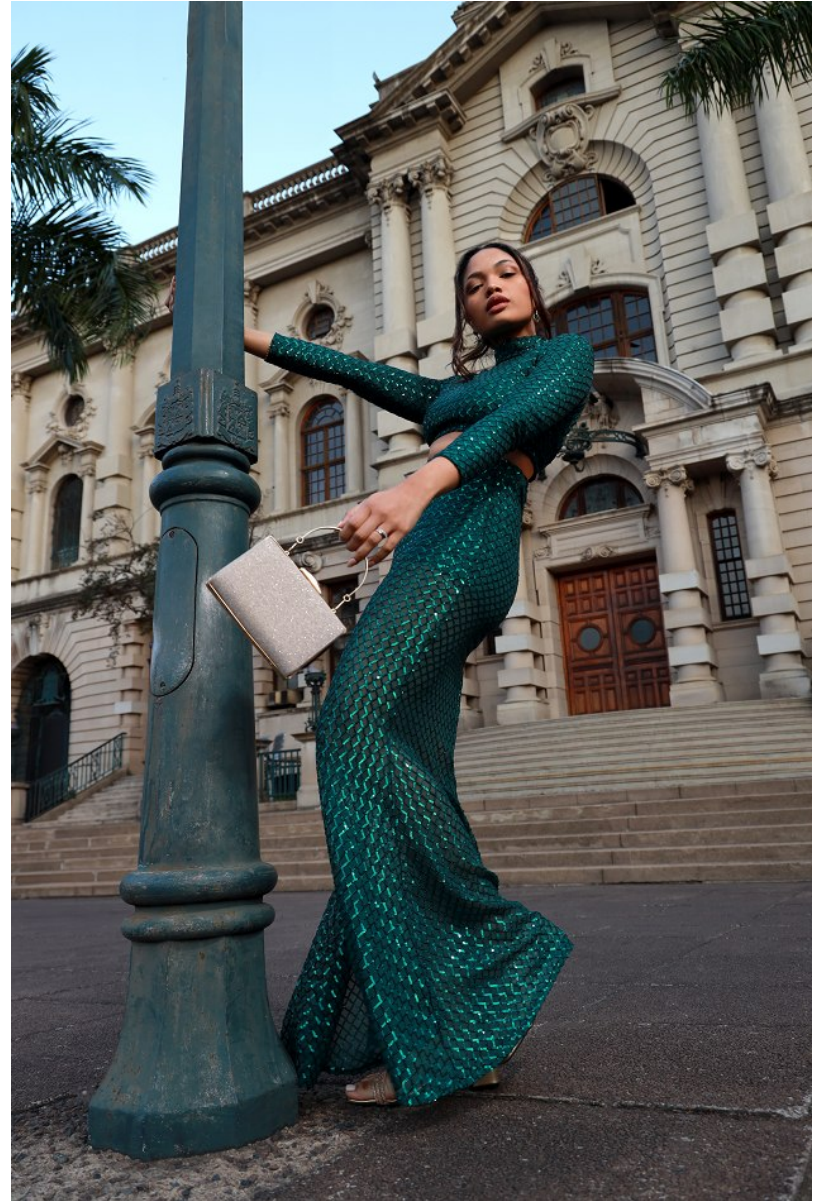

BOSS MODELS

DURBAN

BETH THOMAS

Height: 165cm Bust: 93cm Waist: 75cm Hips: 100cm Shoe: 6 UK Hair: Brown Eyes: Dark Brown

BOSS MODELS

DURBAN

BETH THOMAS

Height: 165cm Bust: 93cm Waist: 75cm Hips: 100cm Shoe: 6 UK Hair: Brown Eyes: Dark Brown