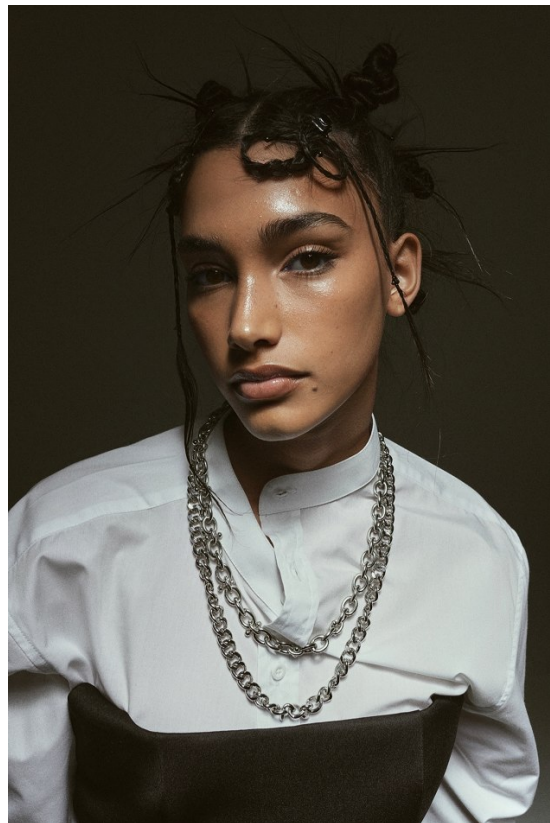

BOSS MODELS

DURBAN

HANNAH DRABBLE

Height: 171cm Bust: 78cm Waist: 77cm Hips: 93cm Shoe: 5 UK Hair: Brown Eyes: Brown

BOSS MODELS

DURBAN

HANNAH DRABBLE

Height: 171cm Bust: 78cm Waist: 77cm Hips: 93cm Shoe: 5 UK Hair: Brown Eyes: Brown