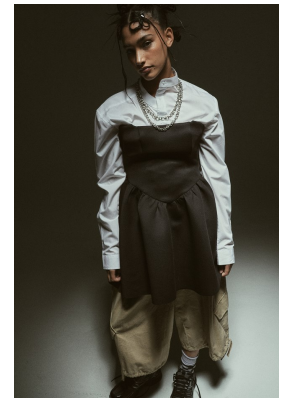

BOSS MODELS

DURBAN

HANNAH DRABBLE

Height: 171cm Bust: 78cm Waist: 77cm Hips: 93cm Shoe: 5 UK Hair: Brown Eyes: Brown

BOSS MODELS

DURBAN

HANNAH DRABBLE

Height: 171cm Bust: 78cm Waist: 77cm Hips: 93cm Shoe: 5 UK Hair: Brown Eyes: Brown