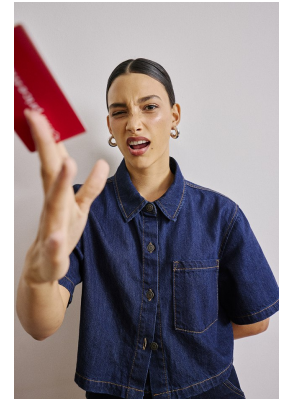

BOSS MODELS

DURBAN

HANNAH DRABBLE

Height: 171cm Bust: 78cm Waist: 77cm Hips: 93cm Shoe: 5 UK Hair: Brown Eyes: Brown

BOSS MODELS

DURBAN

HANNAH DRABBLE

Height: 171cm Bust: 78cm Waist: 77cm Hips: 93cm Shoe: 5 UK Hair: Brown Eyes: Brown