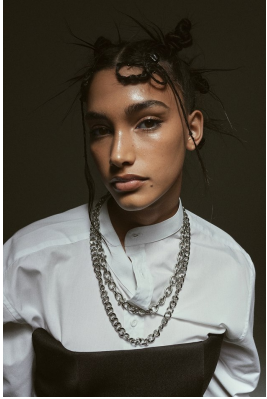

BOSS MODELS

DURBAN

HANNAH DRABBLE

Height: 171cm Bust: 78cm Waist: 77cm Hips: 93cm Shoe: 5 UK Hair: Brown Eyes: Brown

BOSS MODELS

DURBAN

HANNAH DRABBLE

Height: 171cm Bust: 78cm Waist: 77cm Hips: 93cm Shoe: 5 UK Hair: Brown Eyes: Brown