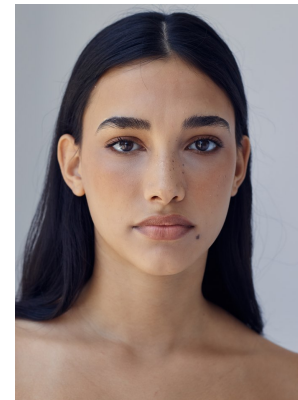

BOSS MODELS

DURBAN

HANNAH DRABBLE

Height: 171cm Bust: 78cm Waist: 77cm Hips: 93cm Shoe: 5 UK Hair: Brown Eyes: Brown

BOSS MODELS

DURBAN

HANNAH DRABBLE

Height: 171cm Bust: 78cm Waist: 77cm Hips: 93cm Shoe: 5 UK Hair: Brown Eyes: Brown