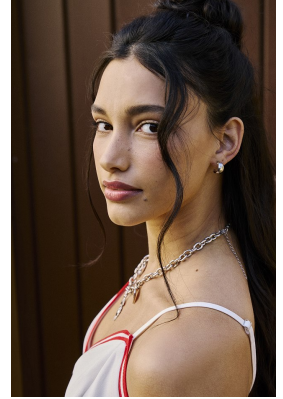

BOSS MODELS

DURBAN

HANNAH DRABBLE

Height: 171cm Bust: 78cm Waist: 77cm Hips: 93cm Shoe: 5 UK Hair: Brown Eyes: Brown

BOSS MODELS

DURBAN

HANNAH DRABBLE

Height: 171cm Bust: 78cm Waist: 77cm Hips: 93cm Shoe: 5 UK Hair: Brown Eyes: Brown