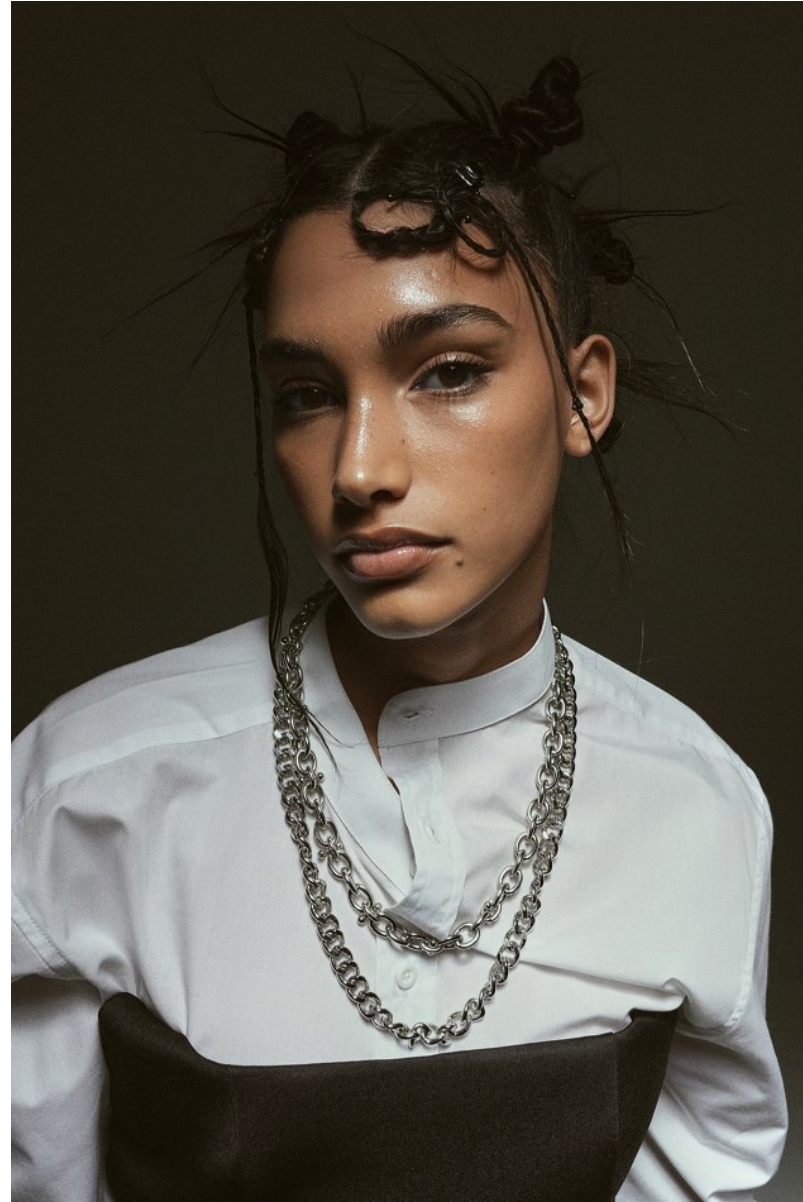

BOSS MODELS

DURBAN

HANNAH DRABBLE

Height: 171cm Bust: 78cm Waist: 77cm Hips: 93cm Shoe: 5 UK Hair: Brown Eyes: Brown