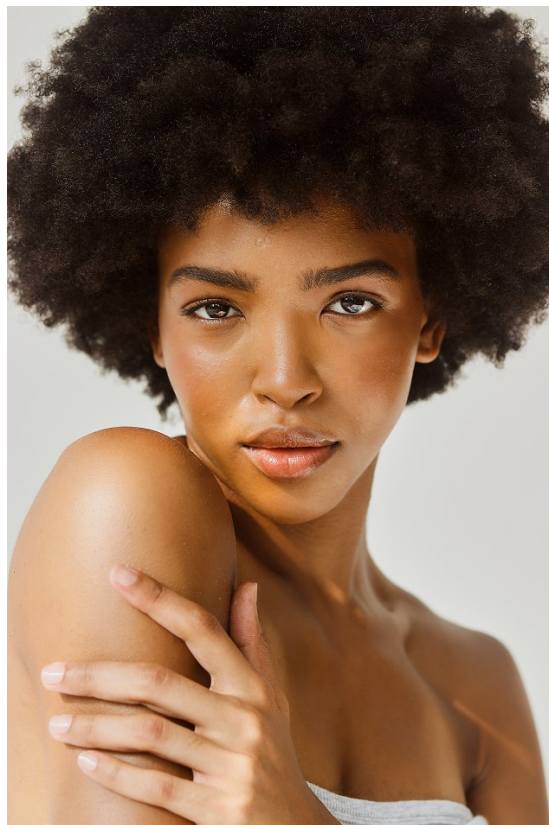

# BOSS MODELS

DURBAN

## BRIDGET KHUMALO

Height: 165cm Bust: 77cm Waist: 69cm Hips: 94cm Shoe: 6 UK Hair: Dark Brown Eyes: Brown

# BOSS MODELS

DURBAN

BRIDGET KHUMALO

Height: 165cm Bust: 77cm Waist: 69cm Hips: 94cm Shoe: 6 UK Hair: Dark Brown Eyes: Brown

# BOSS MODELS

DURBAN

**BRIDGET KHUMALO**

Height: 165cm Bust: 77cm Waist: 69cm Hips: 94cm Shoe: 6 UK Hair: Dark Brown Eyes: Brown