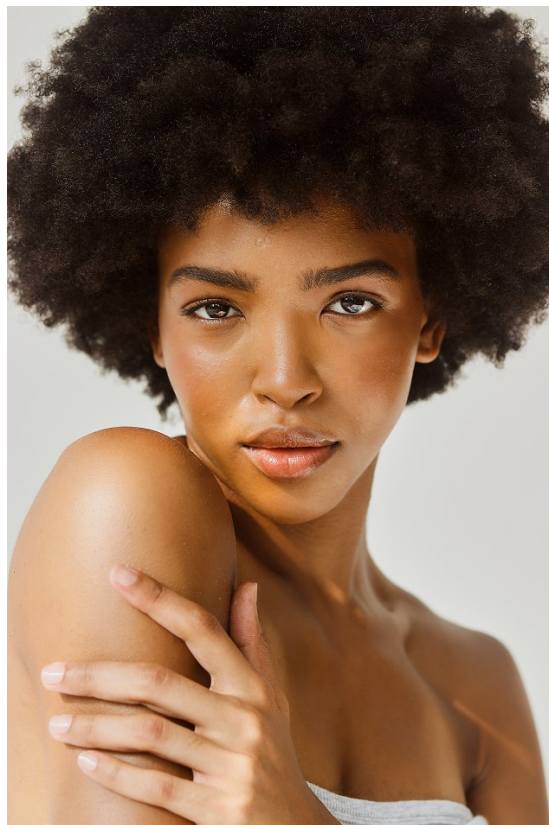

BOSS MODELS

DURBAN

BRIDGET KHUMALO

Height: 165cm Bust: 77cm Waist: 69cm Hips: 94cm Shoe: 6 UK Hair: Dark Brown Eyes: Brown