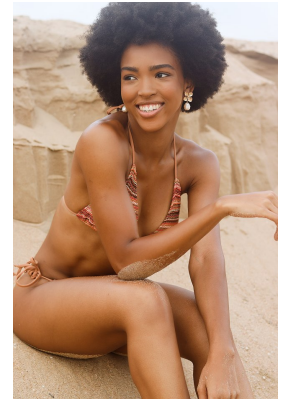

BOSS MODELS

DURBAN

BRIDGET KHUMALO

Height: 165cm Bust: 77cm Waist: 69cm Hips: 94cm Shoe: 6 UK Hair: Dark Brown Eyes: Brown