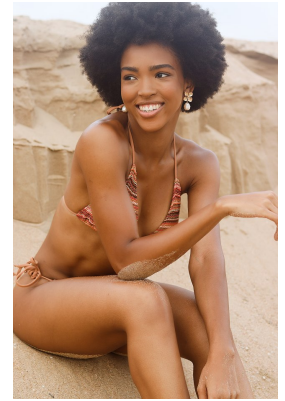

# BOSS MODELS

DURBAN

## BRIDGET KHUMALO

Height: 165cm Bust: 79cm Waist: 74cm Hips: 84cm Shoe: 6 UK Hair: Dark Brown Eyes: Brown