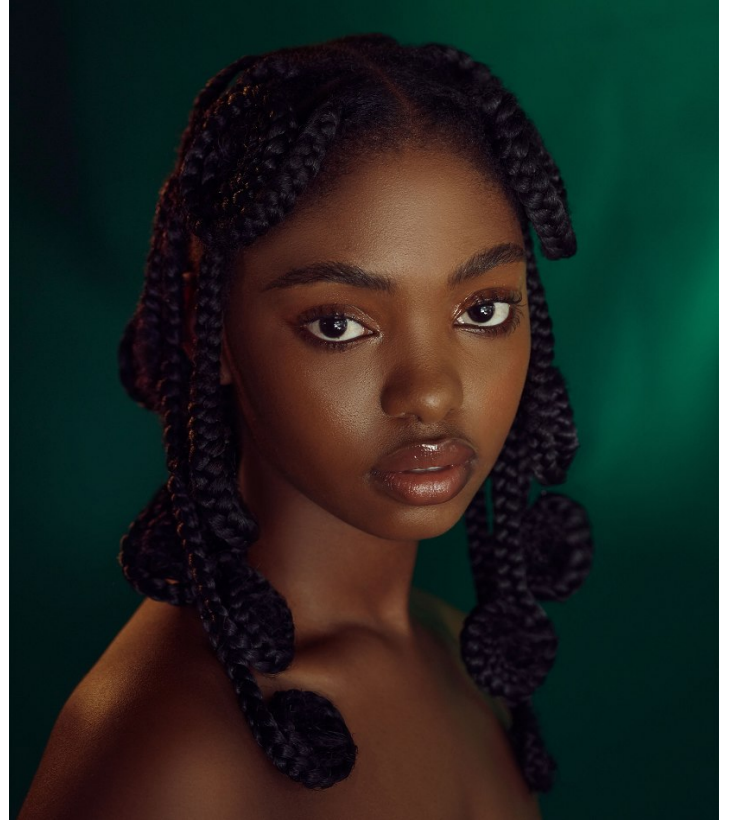

# BOSS MODELS

DURBAN

SALOH

Height: 160cm Bust: 89cm Waist: 79cm Hips: 115cm Shoe: 5 UK Hair: Black Eyes: Black

## SALOH

Height: 160cm Bust: 89cm Waist: 79cm Hips: 115cm Shoe: 5 UK Hair: Black Eyes: Black