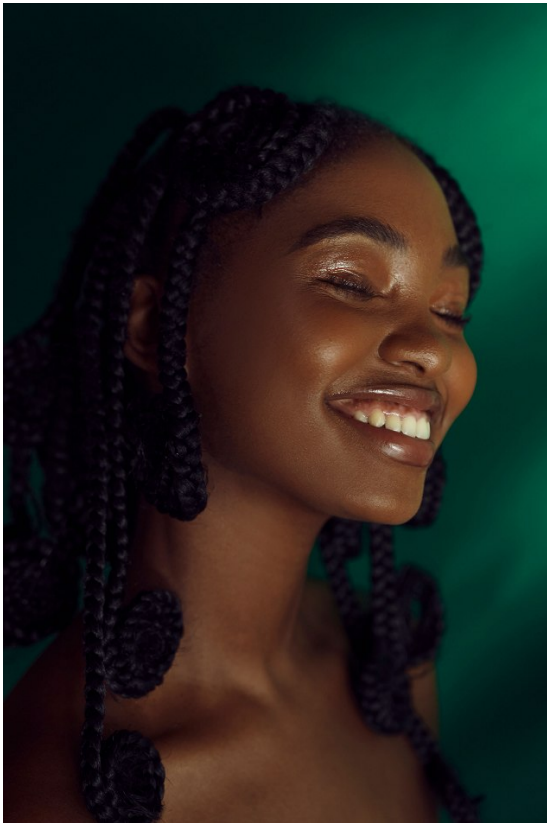

# BOSS MODELS

DURBAN

SALOH

Height: 160cm Bust: 89cm Waist: 79cm Hips: 115cm Shoe: 5 UK Hair: Black Eyes: Black