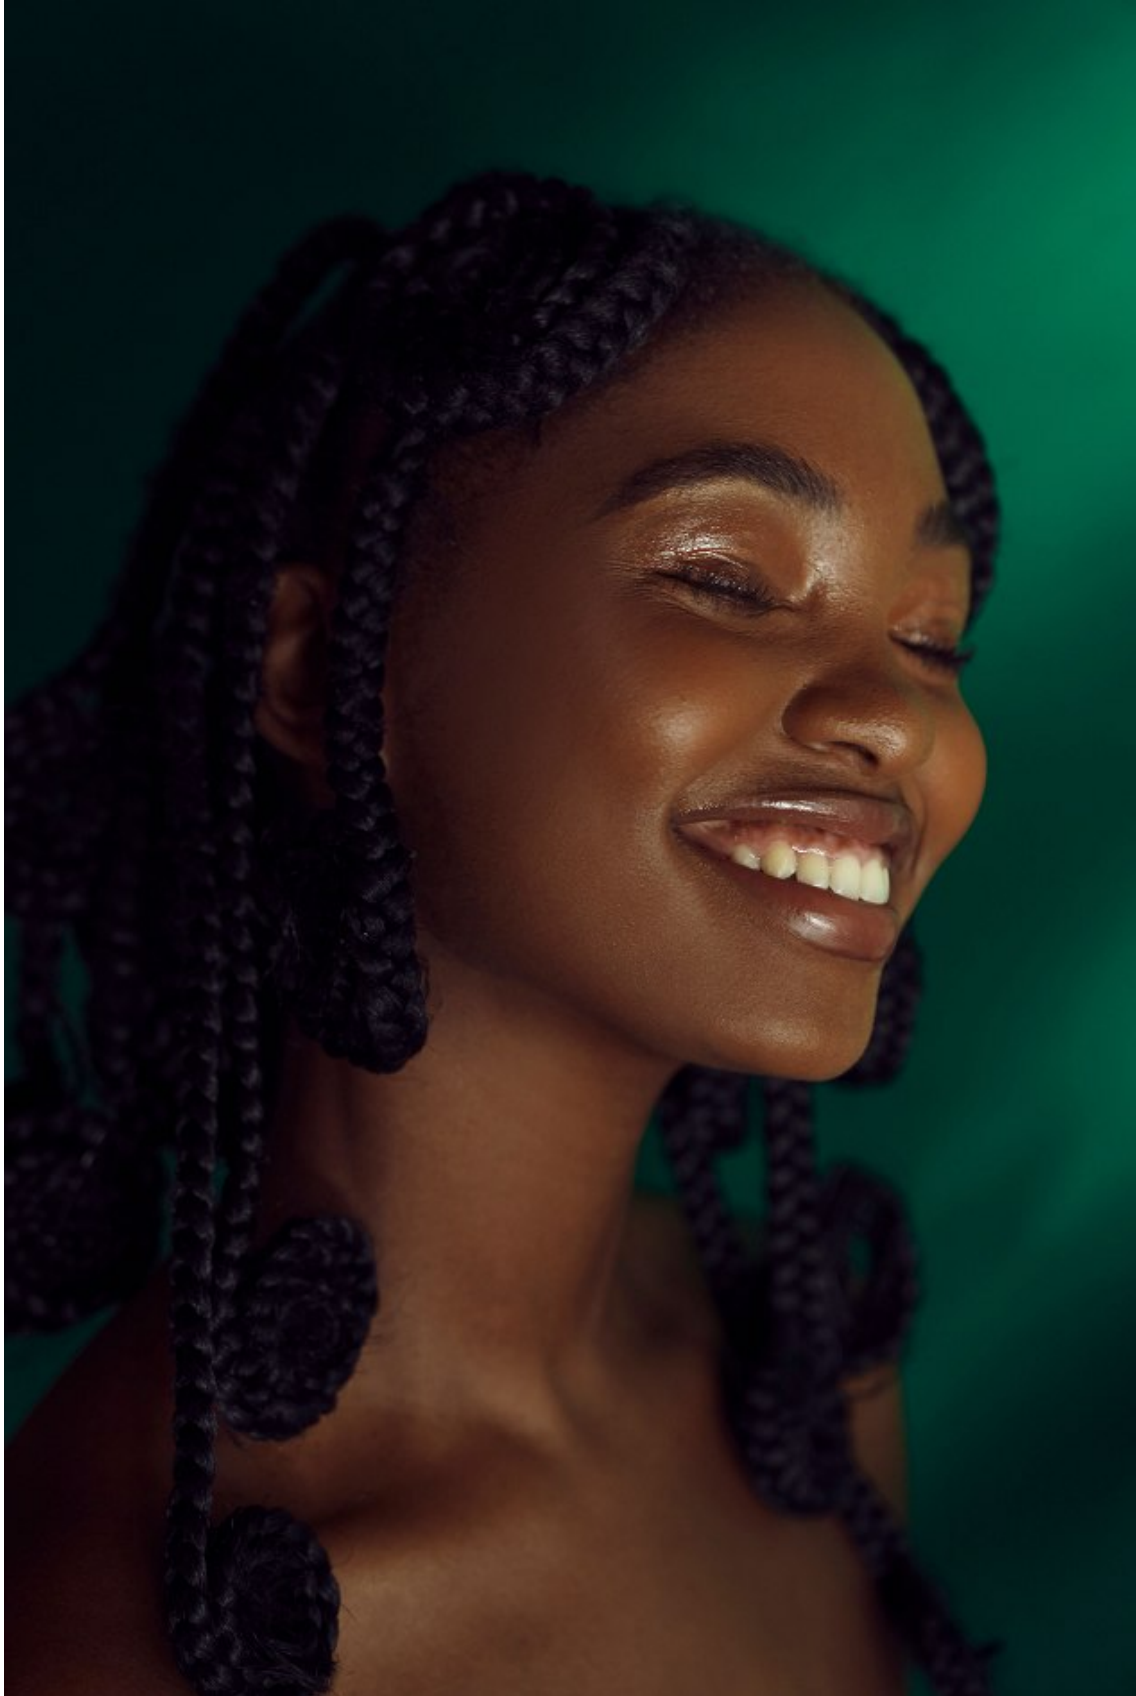

BOSS MODELS

DURBAN

SALOH

Height: 160cm Bust: 89cm Waist: 79cm Hips: 115cm Shoe: 5 UK Hair: Black Eyes: Black