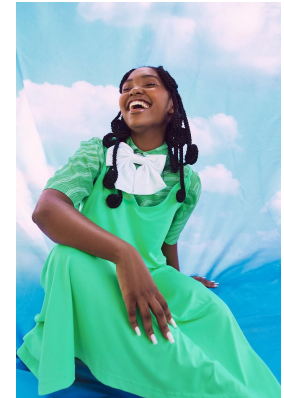

BOSS MODELS

DURBAN

SALOH

Height: 160cm Bust: 89cm Waist: 79cm Hips: 115cm Shoe: 5 UK Hair: Black Eyes: Black