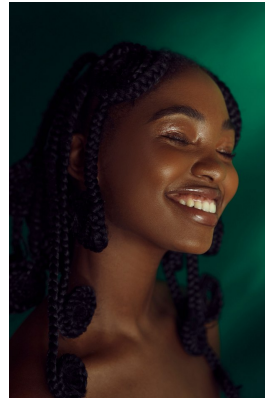

BOSS MODELS

DURBAN

SALOH

Height: 160cm Bust: 89cm Waist: 79cm Hips: 115cm Shoe: 5 UK Hair: Black Eyes: Black