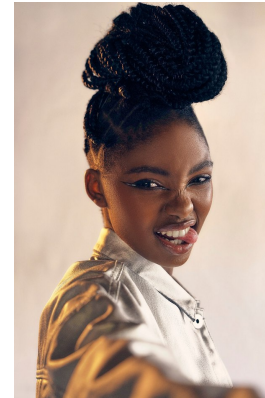

BOSS MODELS

DURBAN

SALOH

Height: 160cm Bust: 89cm Waist: 79cm Hips: 115cm Shoe: 5 UK Hair: Black Eyes: Black