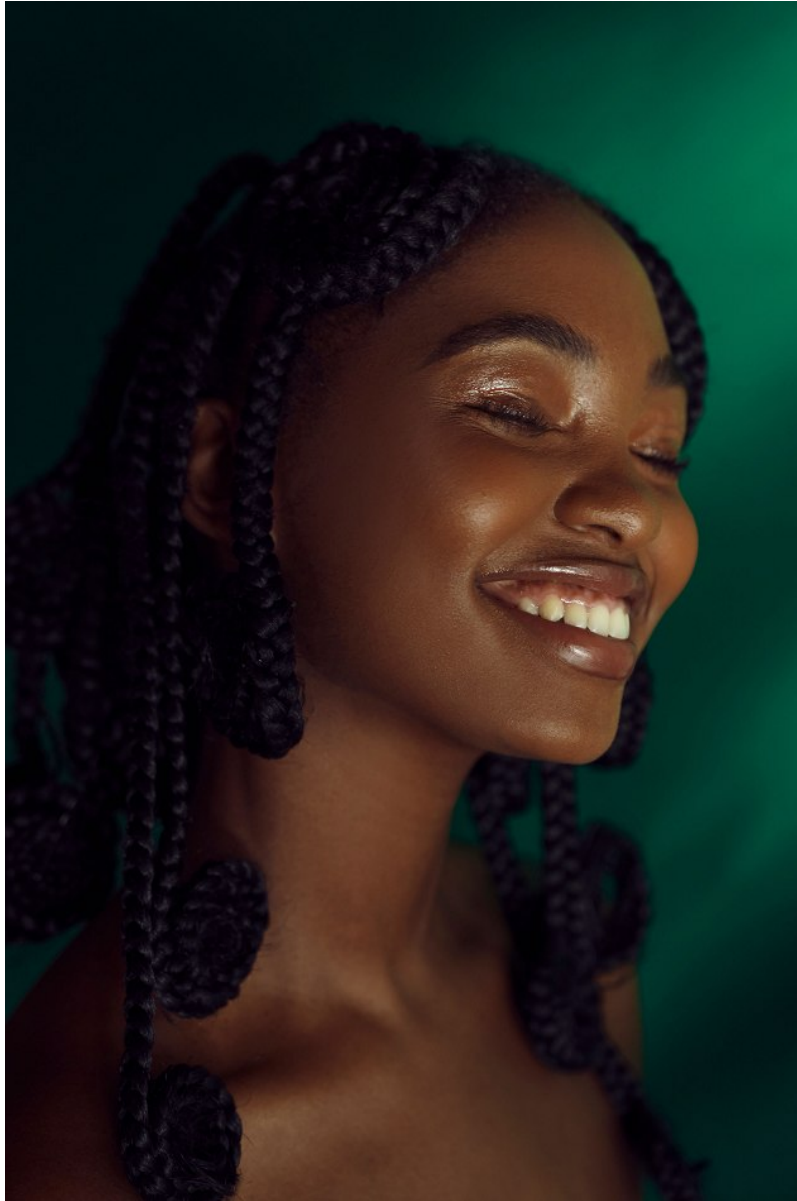

BOSS MODELS

DURBAN

SALOH

Height: 160cm Bust: 89cm Waist: 79cm Hips: 115cm Shoe: 5 UK Hair: Black Eyes: Black

BOSS MODELS

DURBAN

SALOH

Height: 160cm Bust: 89cm Waist: 79cm Hips: 115cm Shoe: 5 UK Hair: Black Eyes: Black

BOSS MODELS

DURBAN

SALOH

Height: 160cm Bust: 89cm Waist: 79cm Hips: 115cm Shoe: 5 UK Hair: Black Eyes: Black