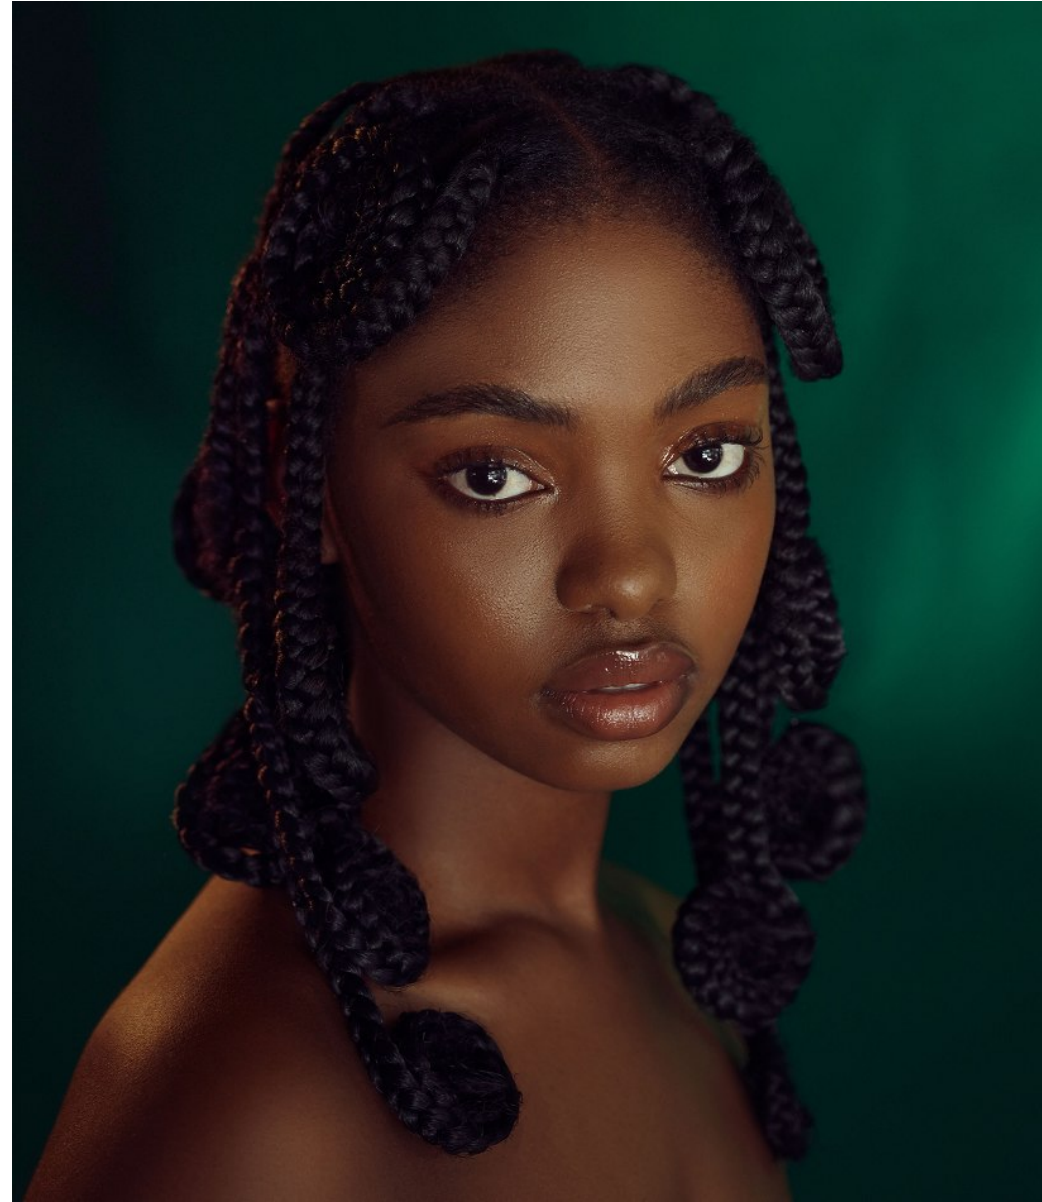

BOSS MODELS

DURBAN

SALOH

Height: 160cm Bust: 89cm Waist: 79cm Hips: 115cm Shoe: 5 UK Hair: Black Eyes: Black

BOSS MODELS

DURBAN

SALOH

Height: 160cm Bust: 89cm Waist: 79cm Hips: 115cm Shoe: 5 UK Hair: Black Eyes: Black

BOSS MODELS

DURBAN

SALOH

Height: 160cm Bust: 89cm Waist: 79cm Hips: 115cm Shoe: 5 UK Hair: Black Eyes: Black