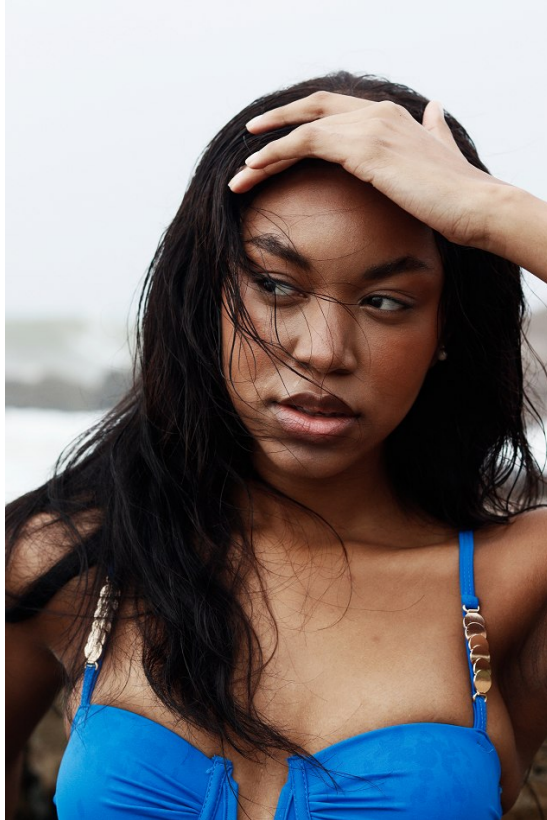

## SIPHOKAZI BIYELA

Height: 176cm Bust: 82cm Waist: 63cm Hips: 91cm Shoe: 8 UK Hair: Black Eyes: Dark Brown

# BOSS MODELS

DURBAN

**SIPHOKAZI BIYELA**

Height: 176cm Bust: 82cm Waist: 63cm Hips: 91cm Shoe: 8 UK Hair: Black Eyes: Dark Brown

# BOSS MODELS

DURBAN

SIPHOKAZI BIYELA

Height: 176cm Bust: 82cm Waist: 63cm Hips: 91cm Shoe: 8 UK Hair: Black Eyes: Dark Brown