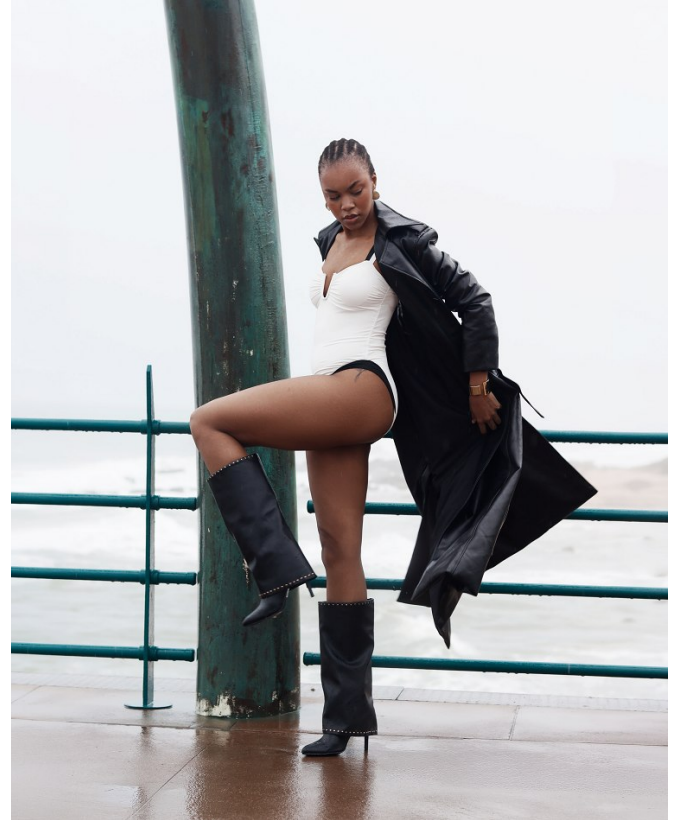

## SIPHOKAZI BIYELA

Height: 176cm Bust: 82cm Waist: 63cm Hips: 91cm Shoe: 8 UK Hair: Black Eyes: Dark Brown

# BOSS MODELS

DURBAN

**SIPHOKAZI BIYELA**

Height: 176cm Bust: 82cm Waist: 63cm Hips: 91cm Shoe: 8 UK Hair: Black Eyes: Dark Brown

# BOSS MODELS

DURBAN

SIPHOKAZI BIYELA

Height: 176cm Bust: 82cm Waist: 63cm Hips: 91cm Shoe: 8 UK Hair: Black Eyes: Dark Brown