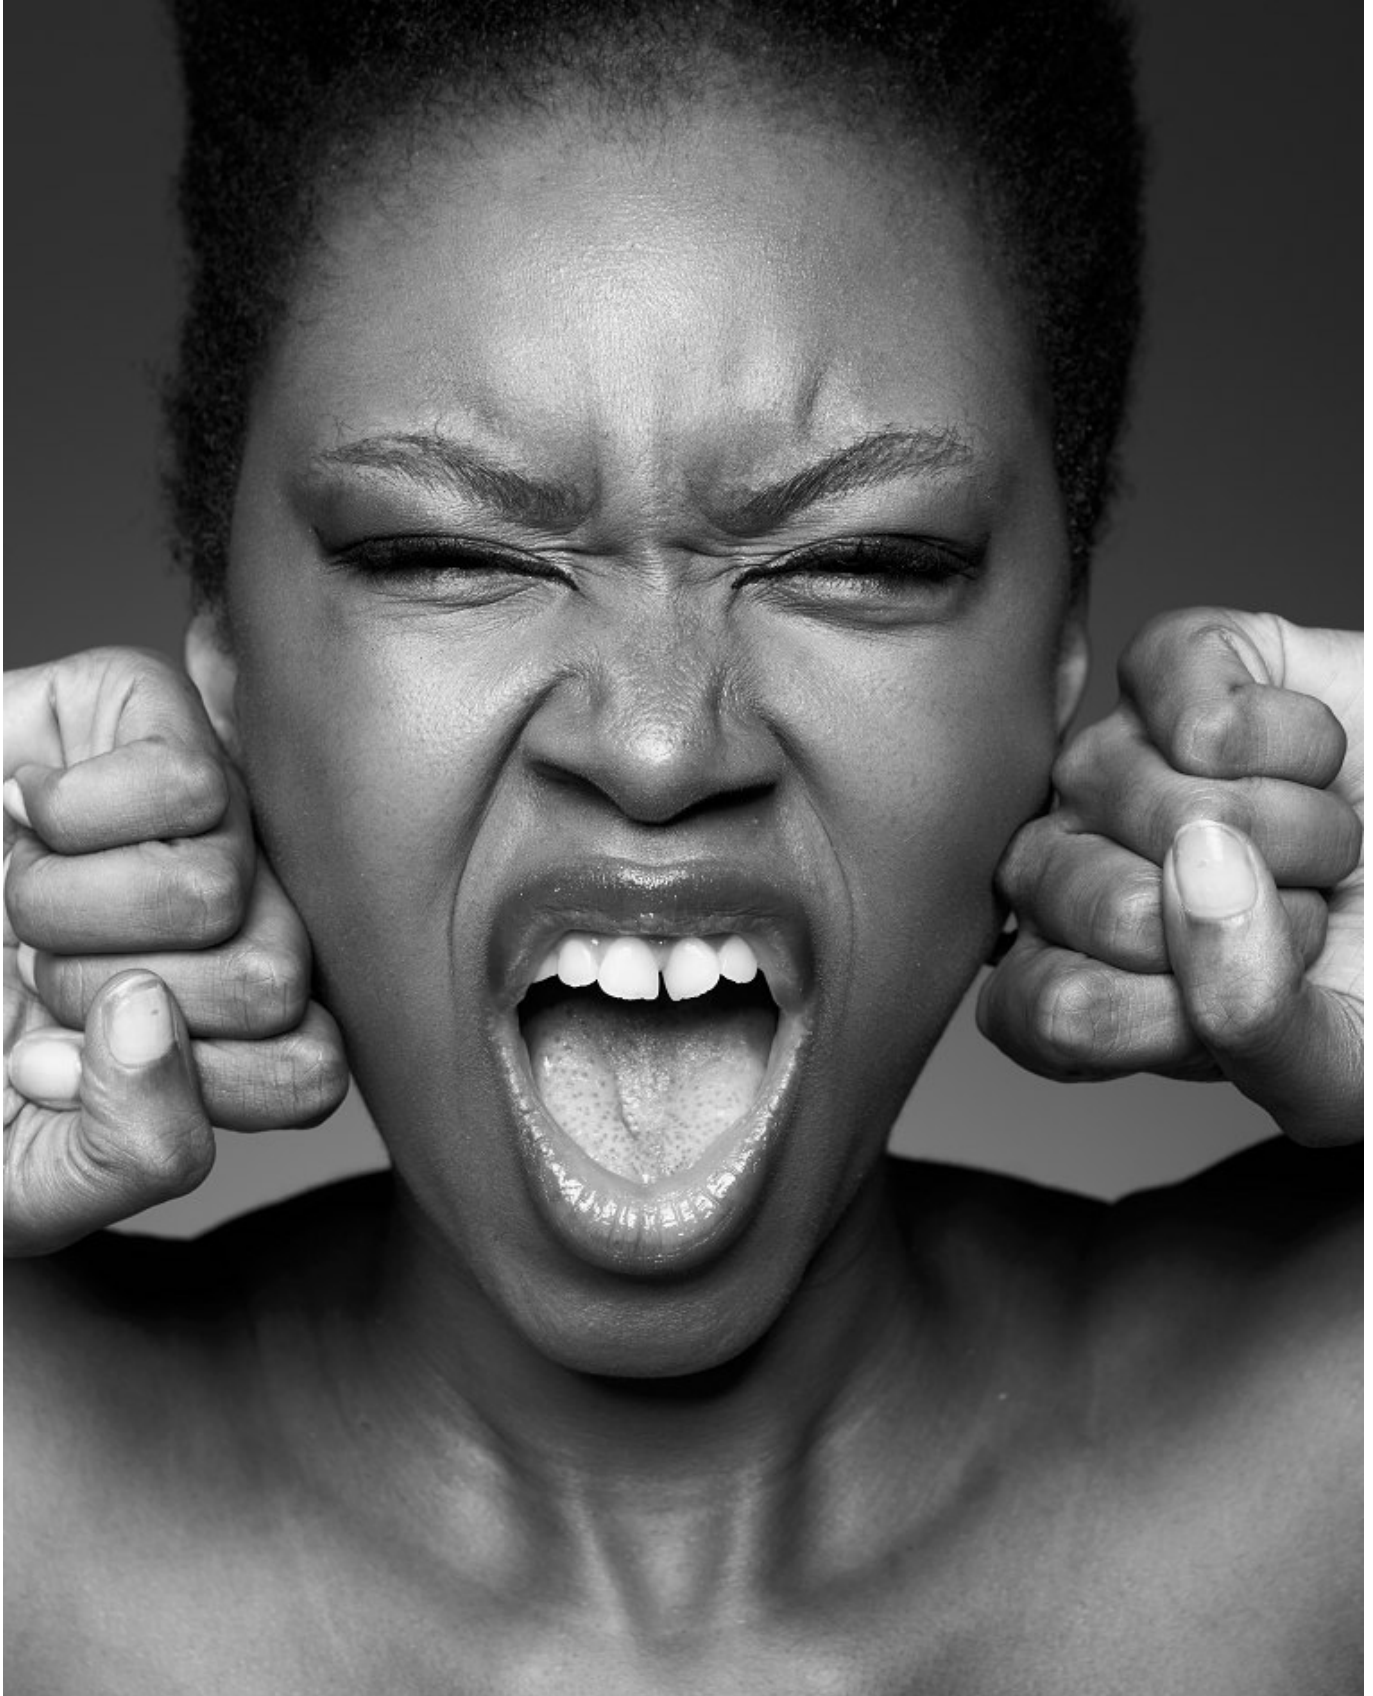

SIPHOKAZI BIYELA

BOSS MODELS

DURBAN

SIPHOKAZI BIYELA

Height: 176cm Bust: 82cm Waist: 63cm Hips: 91cm Shoe: 8 UK Hair: Black Eyes: Dark Brown