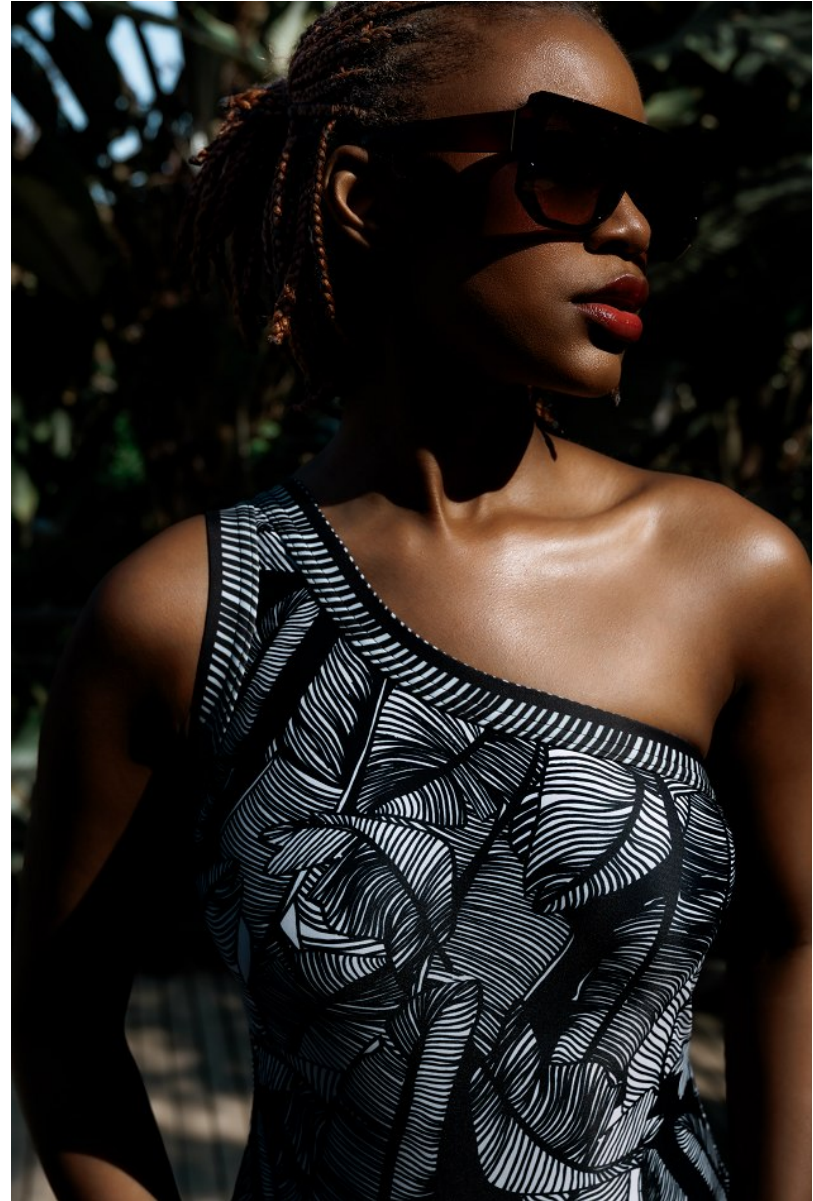

BOSS MODELS

DURBAN

SIPHOKAZI BIYELA

Height: 176cm Bust: 82cm Waist: 63cm Hips: 91cm Shoe: 8 UK Hair: Black Eyes: Dark Brown