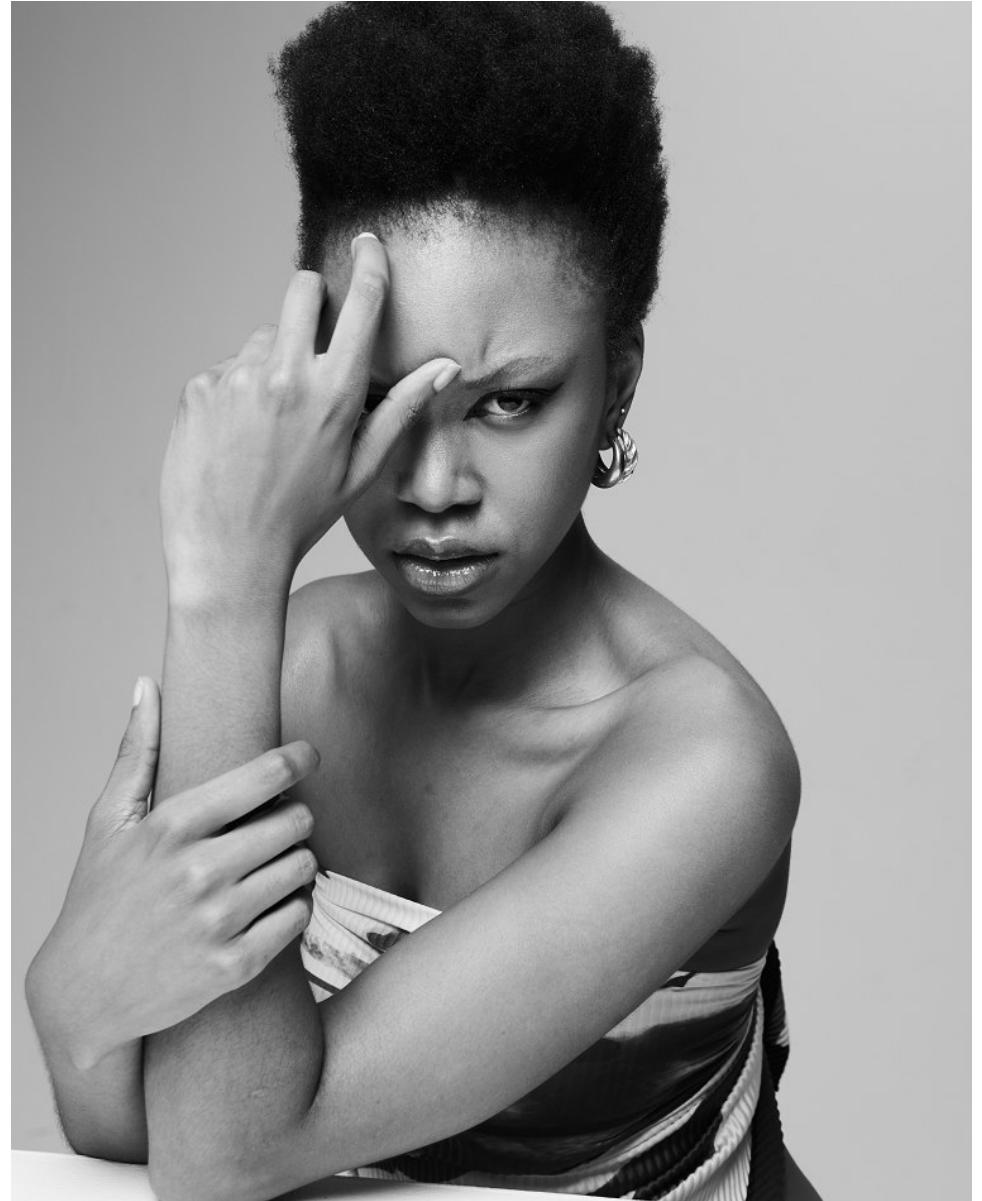

BOSS MODELS

DURBAN

SIPHOKAZI BIYELA

Height: 176cm Bust: 82cm Waist: 63cm Hips: 91cm Shoe: 8 UK Hair: Black Eyes: Dark Brown

BOSS MODELS

DURBAN

SIPHOKAZI BIYELA

Height: 176cm Bust: 82cm Waist: 63cm Hips: 91cm Shoe: 8 UK Hair: Black Eyes: Dark Brown

BOSS MODELS

DURBAN

SIPHOKAZI BIYELA

Height: 176cm Bust: 82cm Waist: 63cm Hips: 91cm Shoe: 8 UK Hair: Black Eyes: Dark Brown