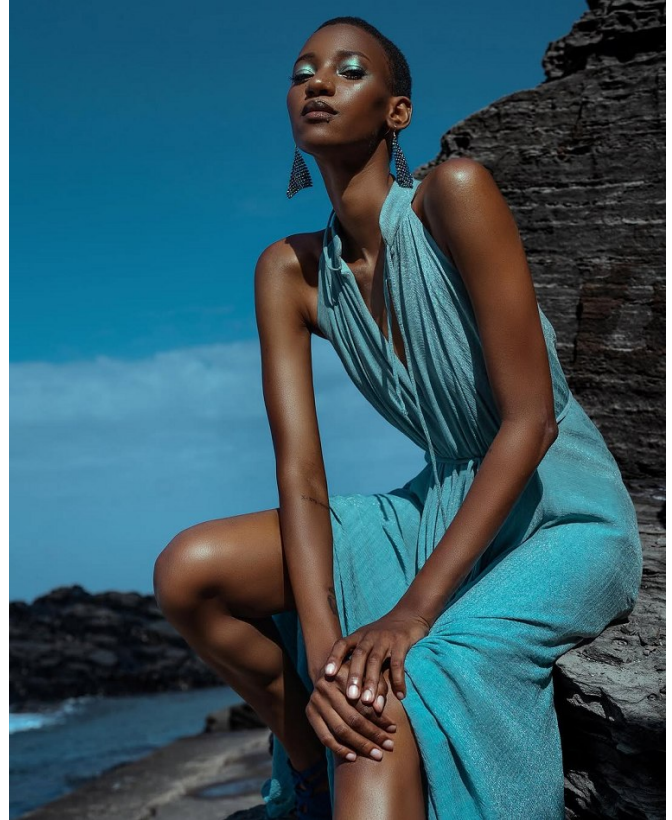

BOSS MODELS

DURBAN

MELO MDLULI

Height: 179cm Bust: 75cm Waist: 60cm Hips: 90cm Shoe: 6 UK Hair: Black Eyes: Black

BOSS MODELS

DURBAN

MELO MDLULI

Height: 179cm Bust: 75cm Waist: 60cm Hips: 90cm Shoe: 6 UK Hair: Black Eyes: Black