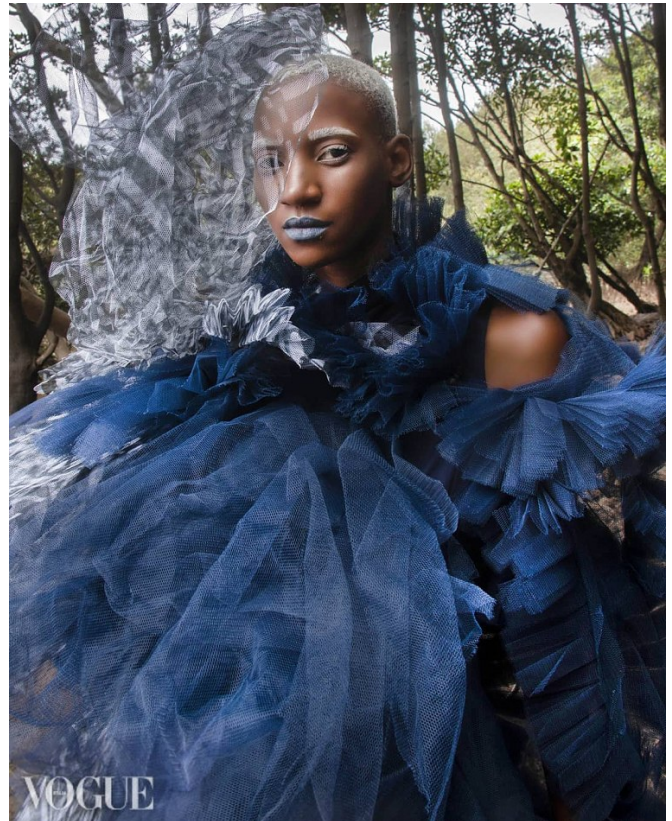

BOSS MODELS

DURBAN

MELO MDLULI

Height: 179cm Bust: 75cm Waist: 60cm Hips: 90cm Shoe: 6 UK Hair: Black Eyes: Black

BOSS MODELS

DURBAN

MELO MDLULI

Height: 179cm Bust: 75cm Waist: 60cm Hips: 90cm Shoe: 6 UK Hair: Black Eyes: Black