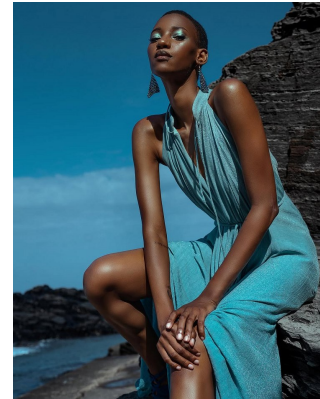

# BOSS MODELS

DURBAN

## MELO MDLULI

Height: 179cm Bust: 75cm Waist: 60cm Hips: 90cm Shoe: 6 UK Hair: Black Eyes: Black