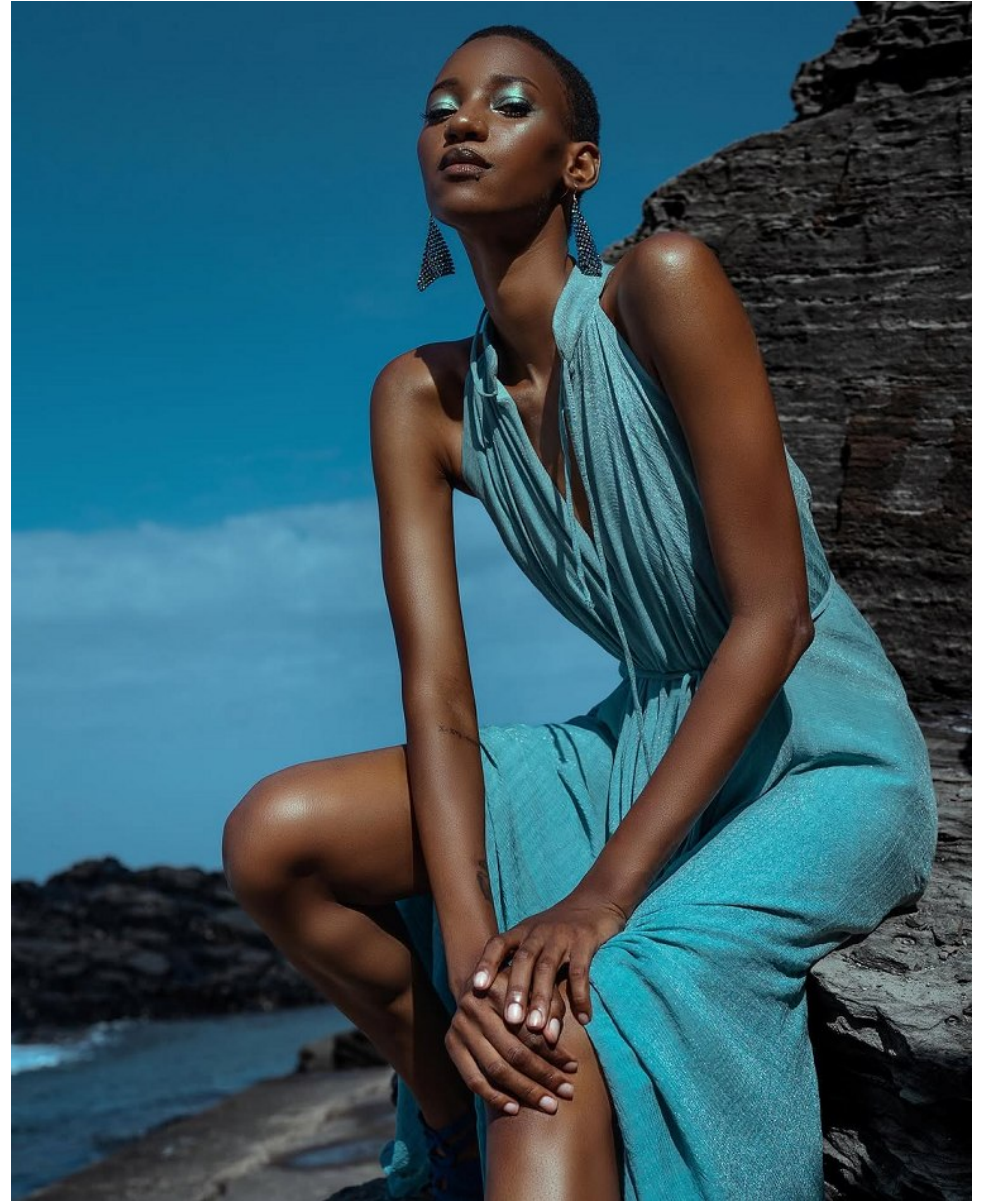

# BOSS MODELS

DURBAN

MELO MDLULI

Height: 179cm Bust: 75cm Waist: 60cm Hips: 90cm Shoe: 6 UK Hair: Black Eyes: Black