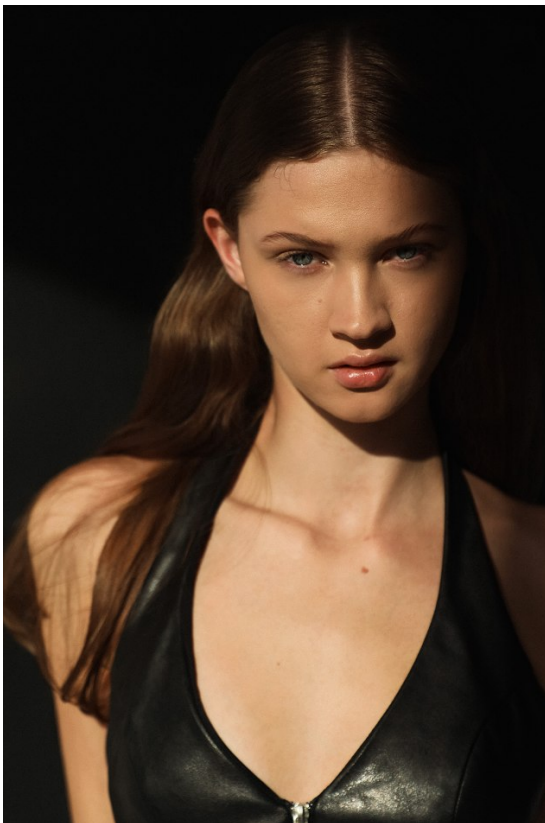

BOSS MODELS

DURBAN

JORDAN BEZUIDENHOUT

Height: 172cm Bust: 81cm Waist: 62cm Hips: 93cm Shoe: 5 UK Hair: Dark Blonde Eyes: Blue