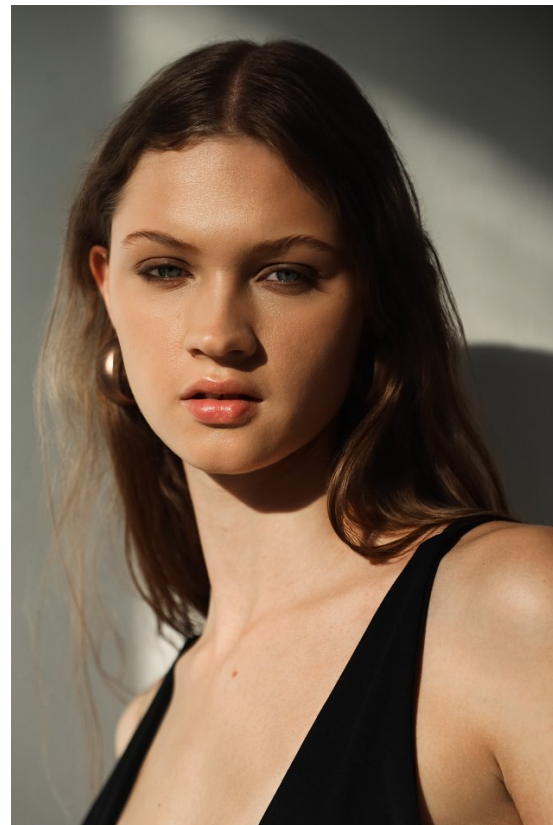

# BOSS MODELS

DURBAN

JORDAN BEZUIDENHOUT

Height: 172cm Bust: 81cm Waist: 62cm Hips: 93cm Shoe: 5 UK Hair: Dark Blonde Eyes: Blue

# BOSS MODELS

DURBAN