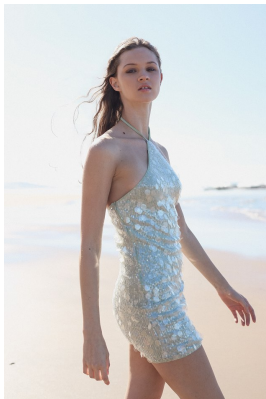

BOSS MODELS

DURBAN

JORDAN BEZUIDENHOUT

Height: 172cm Bust: 81cm Waist: 62cm Hips: 93cm Shoe: 5 UK Hair: Dark Blonde Eyes: Blue

BOSS MODELS

DURBAN

JORDAN BEZUIDENHOUT

Height: 172cm Bust: 81cm Waist: 62cm Hips: 93cm Shoe: 5 UK Hair: Dark Blonde Eyes: Blue

BOSS MODELS

DURBAN

JORDAN BEZUIDENHOUT

Height: 172cm Bust: 81cm Waist: 62cm Hips: 93cm Shoe: 5 UK Hair: Dark Blonde Eyes: Blue