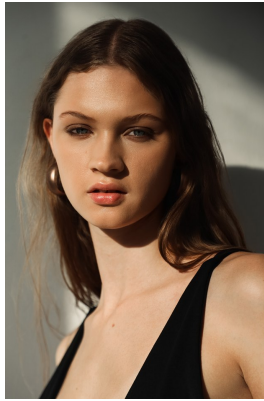

BOSS MODELS

DURBAN

JORDAN BEZUIDENHOUT

Height: 172cm Bust: 81cm Waist: 62cm Hips: 93cm Shoe: 5 UK Hair: Dark Blonde Eyes: Blue

BOSS MODELS

DURBAN

JORDAN BEZUIDENHOUT

Height: 172cm Bust: 81cm Waist: 62cm Hips: 93cm Shoe: 5 UK Hair: Dark Blonde Eyes: Blue

BOSS MODELS

DURBAN

JORDAN BEZUIDENHOUT

Height: 172cm Bust: 81cm Waist: 62cm Hips: 93cm Shoe: 5 UK Hair: Dark Blonde Eyes: Blue