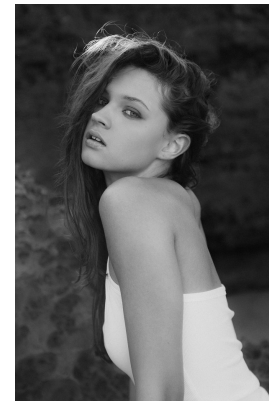

BOSS MODELS

DURBAN

JORDAN BEZUIDENHOUT

Height: 172cm Bust: 81cm Waist: 62cm Hips: 93cm Shoe: 5 UK Hair: Dark Blonde Eyes: Blue

BOSS MODELS

DURBAN

JORDAN BEZUIDENHOUT

Height: 172cm Bust: 81cm Waist: 62cm Hips: 93cm Shoe: 5 UK Hair: Dark Blonde Eyes: Blue

BOSS MODELS

DURBAN

JORDAN BEZUIDENHOUT

Height: 172cm Bust: 81cm Waist: 62cm Hips: 93cm Shoe: 5 UK Hair: Dark Blonde Eyes: Blue