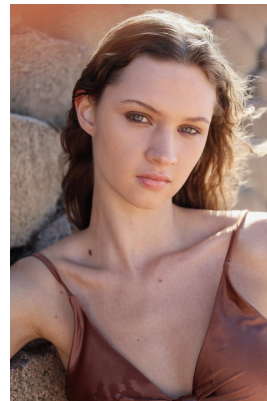

BOSS MODELS

DURBAN

JORDAN BEZUIDENHOUT

Height: 172cm Bust: 81cm Waist: 62cm Hips: 93cm Shoe: 5 UK Hair: Dark Blonde Eyes: Blue

BOSS MODELS

DURBAN

JORDAN BEZUIDENHOUT

Height: 172cm Bust: 81cm Waist: 62cm Hips: 93cm Shoe: 5 UK Hair: Dark Blonde Eyes: Blue

BOSS MODELS

DURBAN

JORDAN BEZUIDENHOUT

Height: 172cm Bust: 81cm Waist: 62cm Hips: 93cm Shoe: 5 UK Hair: Dark Blonde Eyes: Blue