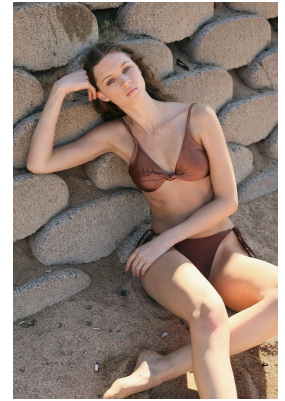

BOSS MODELS

DURBAN

JORDAN BEZUIDENHOUT

Height: 172cm Bust: 81cm Waist: 62cm Hips: 93cm Shoe: 5 UK Hair: Dark Blonde Eyes: Blue

BOSS MODELS

DURBAN

JORDAN BEZUIDENHOUT

Height: 172cm Bust: 81cm Waist: 62cm Hips: 93cm Shoe: 5 UK Hair: Dark Blonde Eyes: Blue

BOSS MODELS

DURBAN

JORDAN BEZUIDENHOUT

Height: 172cm Bust: 81cm Waist: 62cm Hips: 93cm Shoe: 5 UK Hair: Dark Blonde Eyes: Blue