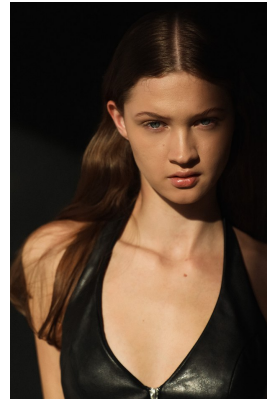

BOSS MODELS

DURBAN

JORDAN BEZUIDENHOUT

Height: 172cm Bust: 81cm Waist: 62cm Hips: 93cm Shoe: 5 UK Hair: Dark Blonde Eyes: Blue

BOSS MODELS

DURBAN

JORDAN BEZUIDENHOUT

Height: 172cm Bust: 81cm Waist: 62cm Hips: 93cm Shoe: 5 UK Hair: Dark Blonde Eyes: Blue

BOSS MODELS

DURBAN

JORDAN BEZUIDENHOUT

Height: 172cm Bust: 81cm Waist: 62cm Hips: 93cm Shoe: 5 UK Hair: Dark Blonde Eyes: Blue