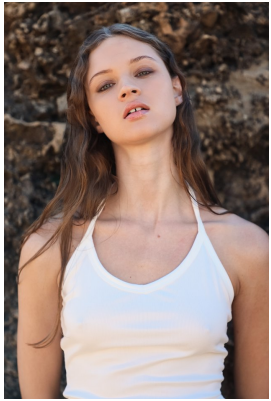

BOSS MODELS

DURBAN

JORDAN BEZUIDENHOUT

Height: 172cm Bust: 81cm Waist: 62cm Hips: 93cm Shoe: 5 UK Hair: Dark Blonde Eyes: Blue

BOSS MODELS

DURBAN

JORDAN BEZUIDENHOUT

Height: 172cm Bust: 81cm Waist: 62cm Hips: 93cm Shoe: 5 UK Hair: Dark Blonde Eyes: Blue

BOSS MODELS

DURBAN

JORDAN BEZUIDENHOUT

Height: 172cm Bust: 81cm Waist: 62cm Hips: 93cm Shoe: 5 UK Hair: Dark Blonde Eyes: Blue