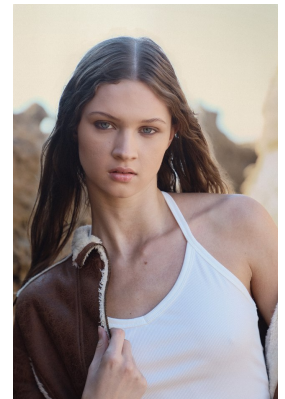

BOSS MODELS

DURBAN

JORDAN BEZUIDENHOUT

Height: 172cm Bust: 81cm Waist: 62cm Hips: 93cm Shoe: 5 UK Hair: Dark Blonde Eyes: Blue

BOSS MODELS

DURBAN

JORDAN BEZUIDENHOUT

Height: 172cm Bust: 81cm Waist: 62cm Hips: 93cm Shoe: 5 UK Hair: Dark Blonde Eyes: Blue

BOSS MODELS

DURBAN

JORDAN BEZUIDENHOUT

Height: 172cm Bust: 81cm Waist: 62cm Hips: 93cm Shoe: 5 UK Hair: Dark Blonde Eyes: Blue