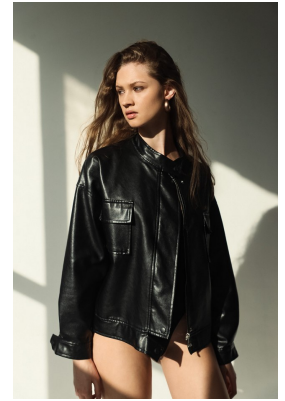

BOSS MODELS

DURBAN

JORDAN BEZUIDENHOUT

Height: 172cm Bust: 81cm Waist: 62cm Hips: 93cm Shoe: 5 UK Hair: Dark Blonde Eyes: Blue

BOSS MODELS

DURBAN

JORDAN BEZUIDENHOUT

Height: 172cm Bust: 81cm Waist: 62cm Hips: 93cm Shoe: 5 UK Hair: Dark Blonde Eyes: Blue

BOSS MODELS

DURBAN

JORDAN BEZUIDENHOUT

Height: 172cm Bust: 81cm Waist: 62cm Hips: 93cm Shoe: 5 UK Hair: Dark Blonde Eyes: Blue