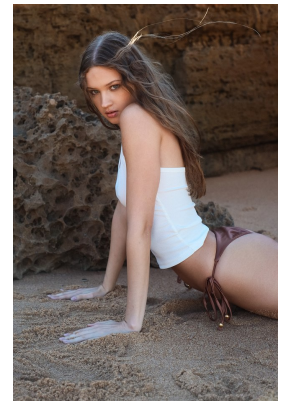

BOSS MODELS

DURBAN

JORDAN BEZUIDENHOUT

Height: 172cm Bust: 81cm Waist: 62cm Hips: 93cm Shoe: 5 UK Hair: Dark Blonde Eyes: Blue

BOSS MODELS

DURBAN

JORDAN BEZUIDENHOUT

Height: 172cm Bust: 81cm Waist: 62cm Hips: 93cm Shoe: 5 UK Hair: Dark Blonde Eyes: Blue

BOSS MODELS

DURBAN

JORDAN BEZUIDENHOUT

Height: 172cm Bust: 81cm Waist: 62cm Hips: 93cm Shoe: 5 UK Hair: Dark Blonde Eyes: Blue