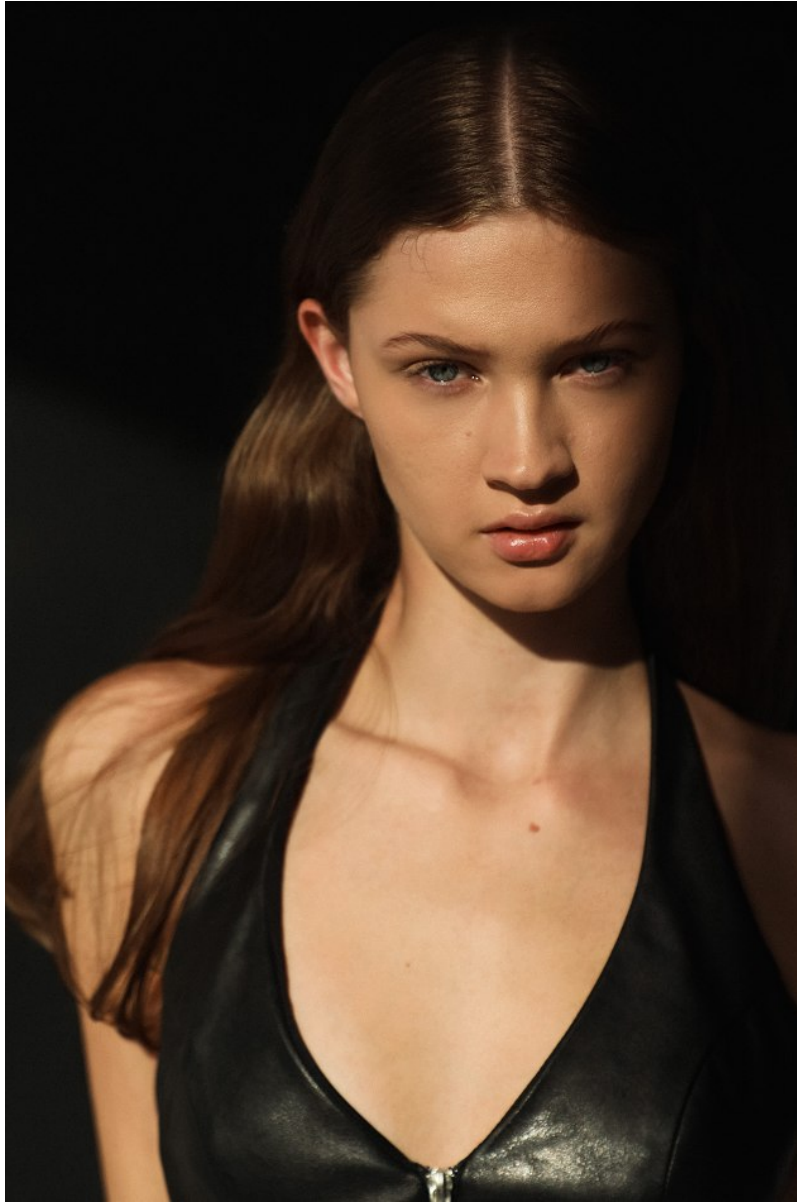

JORDAN BEZUIDENHOUT

BOSS MODELS

DURBAN

JORDAN BEZUIDENHOUT

Height: 172cm Bust: 81cm Waist: 62cm Hips: 93cm Shoe: 5 UK Hair: Dark Blonde Eyes: Blue