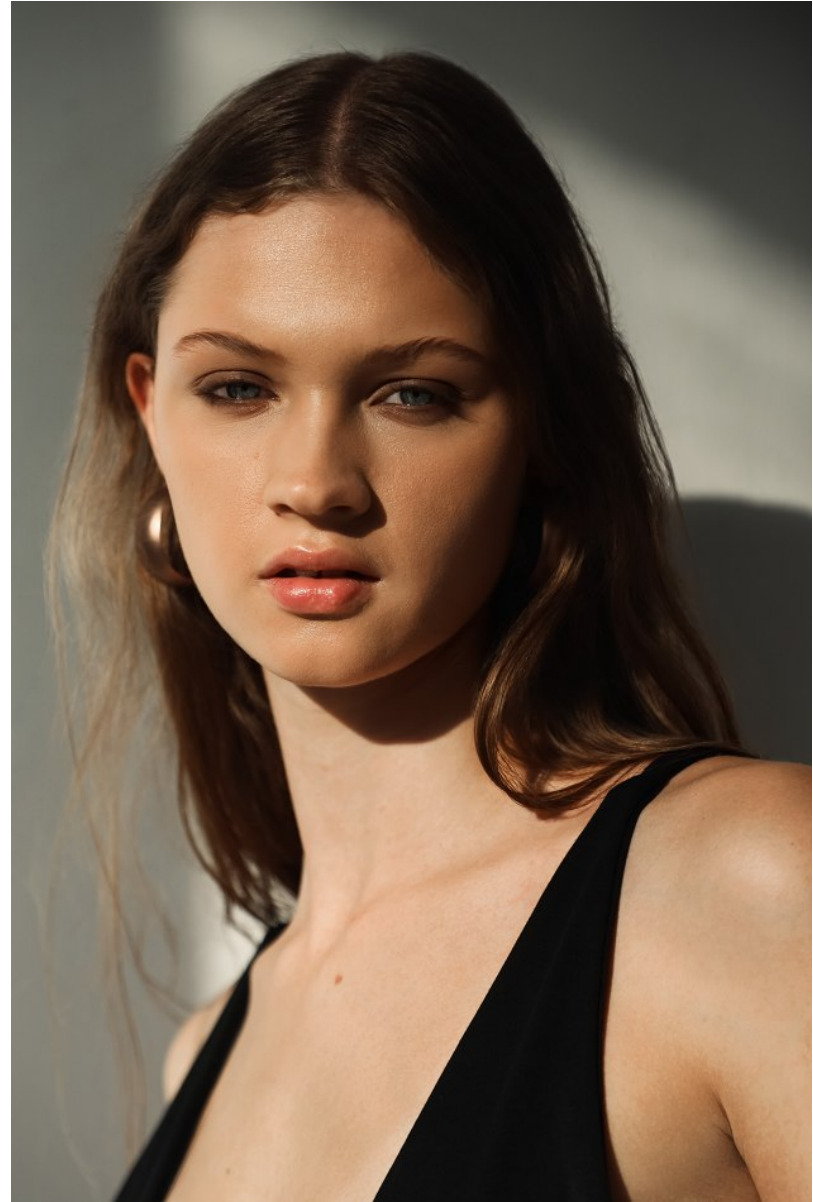

# BOSS MODELS

DURBAN

JORDAN BEZUIDENHOUT

Height: 172cm Bust: 81cm Waist: 62cm Hips: 93cm Shoe: 5 UK Hair: Dark Blonde Eyes: Blue