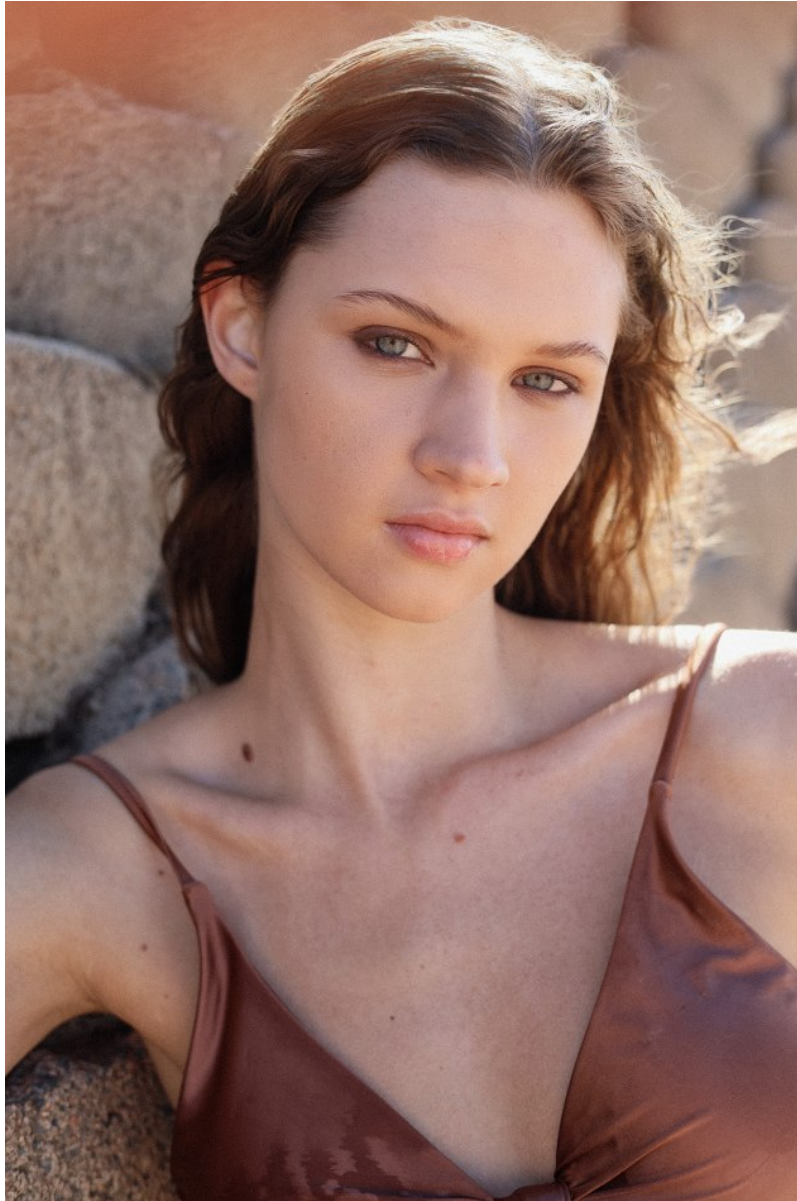

JORDAN BEZUIDENHOUT

BOSS MODELS

DURBAN

JORDAN BEZUIDENHOUT

Height: 172cm Bust: 81cm Waist: 62cm Hips: 93cm Shoe: 5 UK Hair: Dark Blonde Eyes: Blue