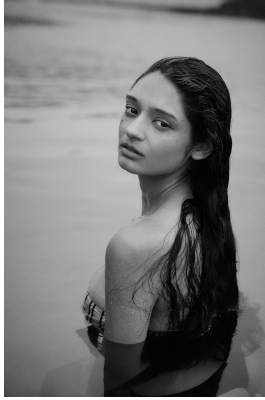

BOSS MODELS

DURBAN

ATHENA PAPADOPOULOS

Height: 170cm Shoe: 7 UK Hair: Brown Eyes: Brown