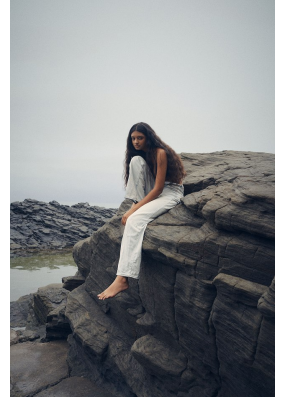

BOSS MODELS

DURBAN

ATHENA PAPADOPOULOS

Height: 170cm Shoe: 7 UK Hair: Brown Eyes: Brown