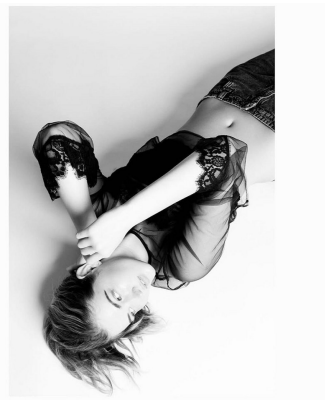

BOSS MODELS

DURBAN

CAITLIN THORESSON

Height: 183cm Bust: 88cm Waist: 73cm Hips: 99cm Shoe: 8 UK Hair: Blonde Eyes: Blue