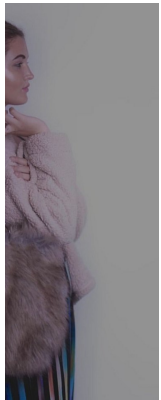

BOSS MODELS

DURBAN

CAITLIN THORESSON

Height: 183cm Bust: 88cm Waist: 73cm Hips: 99cm Shoe: 8 UK Hair: Blonde Eyes: Blue