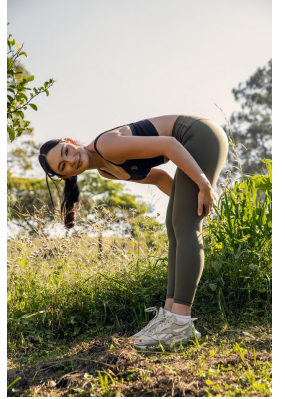

BOSS MODELS

DURBAN

TORA KEATING

Height: 165cm Bust: 87cm Waist: 66cm Hips: 101cm Shoe: 6 UK Hair: Dark Brown Eyes: Dark Brown