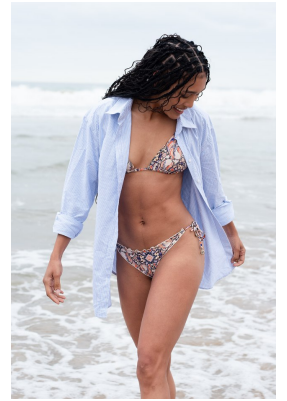

# BOSS MODELS

DURBAN

GEZELLE MAGERMAN

Height: 172cm Bust: 83cm Waist: 66cm Hips: 95cm Shoe: 5 UK Hair: Black Eyes: Brown