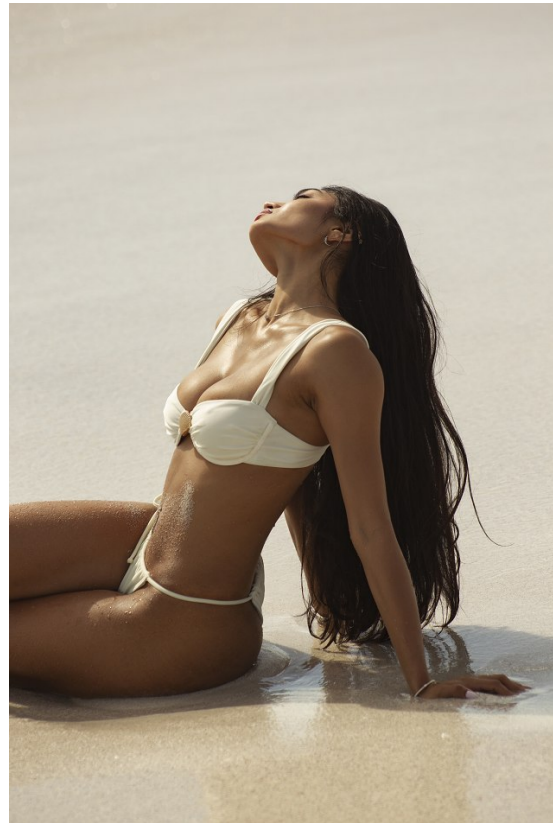

# BOSS MODELS

DURBAN

TASCIA

Height: 165cm Bust: 84cm Hips: 99cm Shoe: 5 UK Hair: Black Eyes: Brown