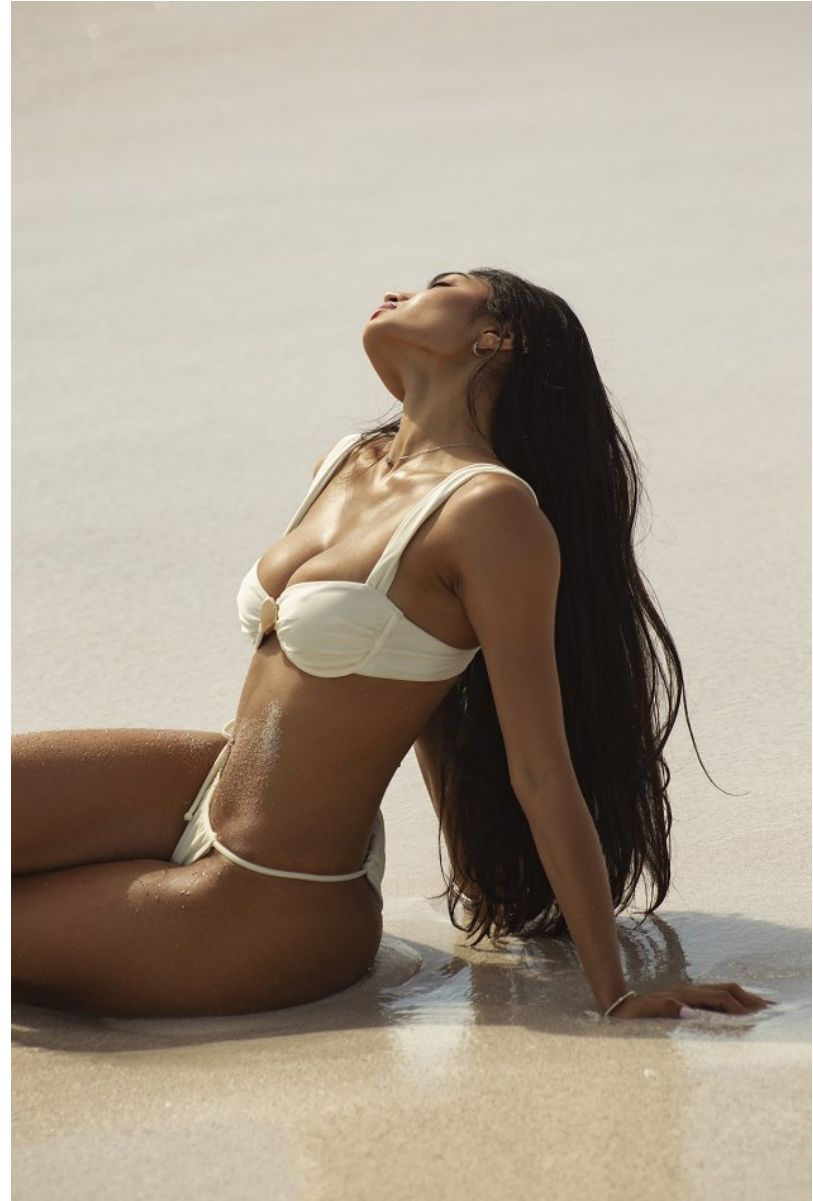

BOSS MODELS

DURBAN

TASCIA

Height: 165cm Bust: 84cm Hips: 99cm Shoe: 5 UK Hair: Black Eyes: Brown