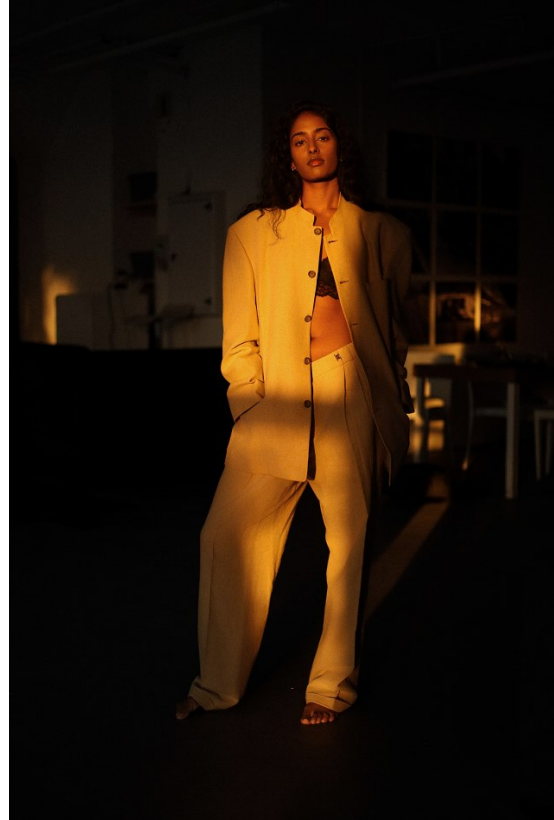

BOSS MODELS

DURBAN

VISHAYA NAIDOO

Height: 176cm Bust: 87cm Waist: 69cm Hips: 91cm Shoe: 8 UK Hair: Brown Venetian Eyes: Brown