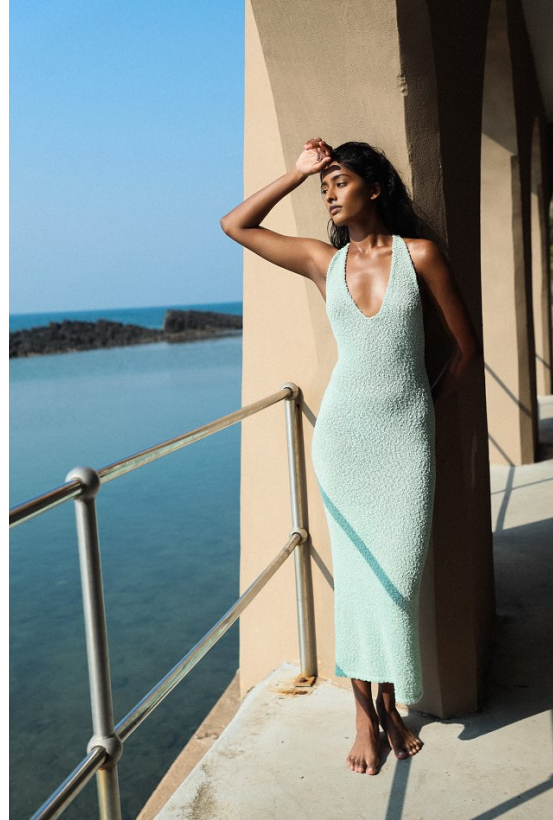

# BOSS MODELS

DURBAN

VISHAYA NAIDOO

Height: 176cm Bust: 87cm Waist: 69cm Hips: 91cm Shoe: 8 UK Hair: Brown Venetian Eyes: Brown