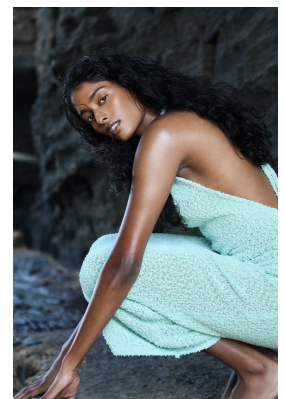

BOSS MODELS

DURBAN

VISHAYA NAIDOO

Height: 176cm Bust: 87cm Waist: 69cm Hips: 91cm Shoe: 8 UK Hair: Brown Venetian Eyes: Brown

BOSS MODELS

DURBAN

VISHAYA NAIDOO

Height: 176cm Bust: 87cm Waist: 69cm Hips: 91cm Shoe: 8 UK Hair: Brown Venetian Eyes: Brown