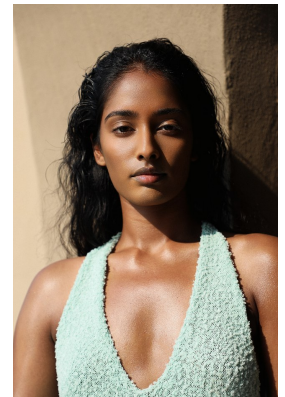

BOSS MODELS

DURBAN

VISHAYA NAIDOO

Height: 176cm Bust: 87cm Waist: 69cm Hips: 91cm Shoe: 8 UK Hair: Brown Venetian Eyes: Brown

BOSS MODELS

DURBAN

VISHAYA NAIDOO

Height: 176cm Bust: 87cm Waist: 69cm Hips: 91cm Shoe: 8 UK Hair: Brown Venetian Eyes: Brown