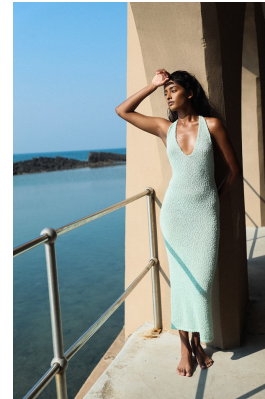

BOSS MODELS

DURBAN

VISHAYA NAIDOO

Height: 176cm Bust: 87cm Waist: 69cm Hips: 91cm Shoe: 8 UK Hair: Brown Venetian Eyes: Brown

BOSS MODELS

DURBAN

VISHAYA NAIDOO

Height: 176cm Bust: 87cm Waist: 69cm Hips: 91cm Shoe: 8 UK Hair: Brown Venetian Eyes: Brown