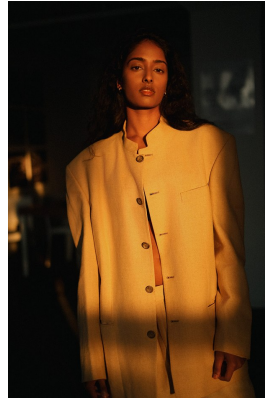

BOSS MODELS

DURBAN

VISHAYA NAIDOO

Height: 176cm Bust: 87cm Waist: 69cm Hips: 91cm Shoe: 8 UK Hair: Brown Venetian Eyes: Brown

BOSS MODELS

DURBAN

VISHAYA NAIDOO

Height: 176cm Bust: 87cm Waist: 69cm Hips: 91cm Shoe: 8 UK Hair: Brown Venetian Eyes: Brown