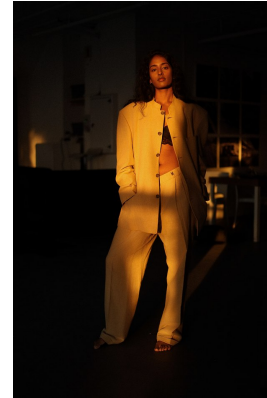

BOSS MODELS

DURBAN

VISHAYA NAIDOO

Height: 176cm Bust: 87cm Waist: 69cm Hips: 91cm Shoe: 8 UK Hair: Brown Venetian Eyes: Brown

BOSS MODELS

DURBAN

VISHAYA NAIDOO

Height: 176cm Bust: 87cm Waist: 69cm Hips: 91cm Shoe: 8 UK Hair: Brown Venetian Eyes: Brown