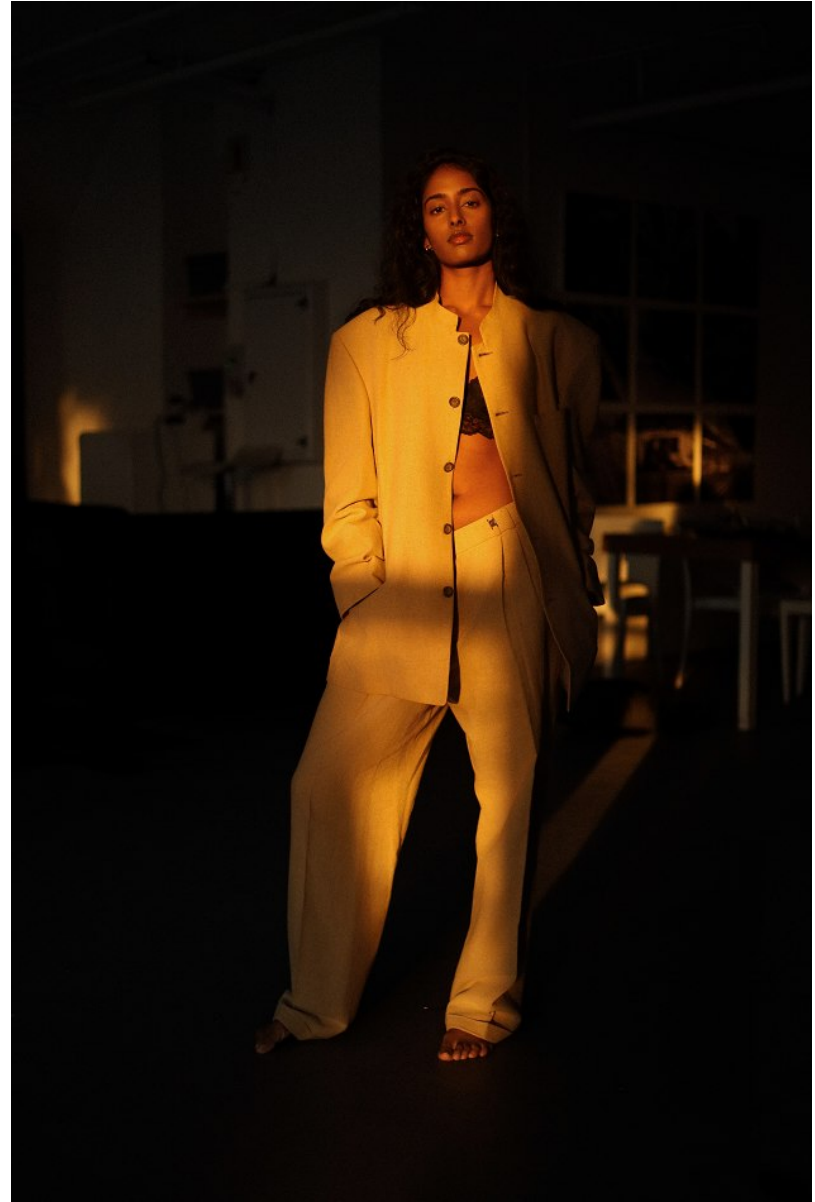

BOSS MODELS

DURBAN

VISHAYA NAIDOO

Height: 176cm Bust: 87cm Waist: 69cm Hips: 91cm Shoe: 8 UK Hair: Brown Venetian Eyes: Brown