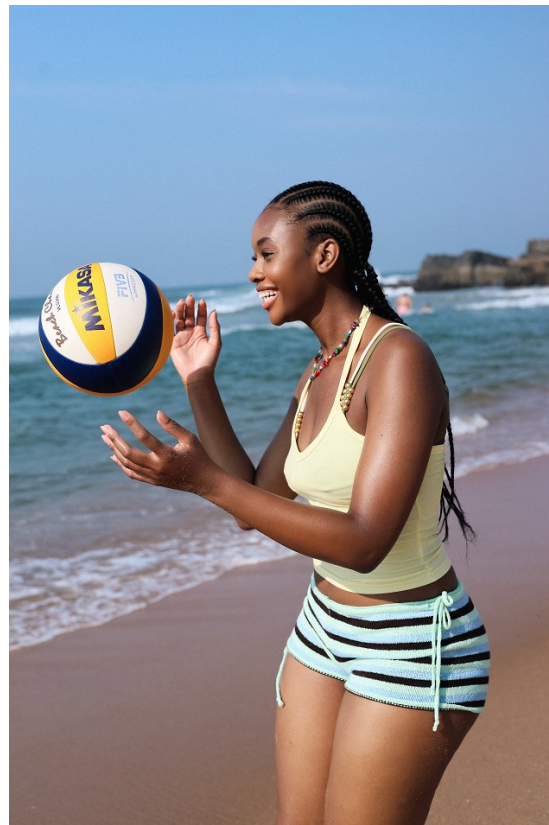

BOSS MODELS

DURBAN

SIYABUSISWA MAPHUMULO

Height: 173cm Bust: 90cm Waist: 75cm Hips: 109cm Shoe: 7 UK Hair: Black Eyes: Brown