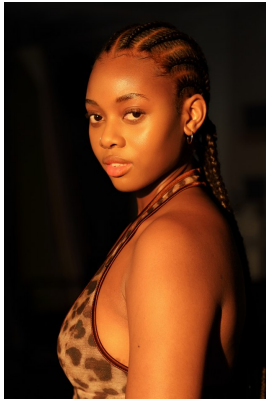

BOSS MODELS

DURBAN

SIYABUSISWA MAPHUMULO

Height: 173cm Bust: 90cm Waist: 75cm Hips: 109cm Shoe: 7 UK Hair: Black Eyes: Brown

BOSS MODELS

DURBAN

SIYABUSISWA MAPHUMULO

Height: 173cm Bust: 90cm Waist: 75cm Hips: 109cm Shoe: 7 UK Hair: Black Eyes: Brown

BOSS MODELS

DURBAN

SIYABUSISWA MAPHUMULO

Height: 173cm Bust: 90cm Waist: 75cm Hips: 109cm Shoe: 7 UK Hair: Black Eyes: Brown