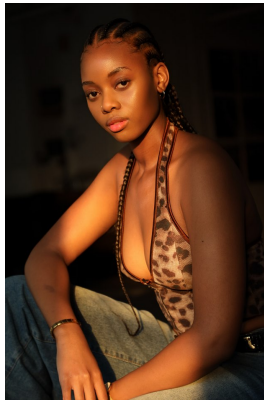

BOSS MODELS

DURBAN

SIYABUSISWA MAPHUMULO

Height: 173cm Bust: 90cm Waist: 75cm Hips: 109cm Shoe: 7 UK Hair: Black Eyes: Brown

BOSS MODELS

DURBAN

SIYABUSISWA MAPHUMULO

Height: 173cm Bust: 90cm Waist: 75cm Hips: 109cm Shoe: 7 UK Hair: Black Eyes: Brown

BOSS MODELS

DURBAN

SIYABUSISWA MAPHUMULO

Height: 173cm Bust: 90cm Waist: 75cm Hips: 109cm Shoe: 7 UK Hair: Black Eyes: Brown