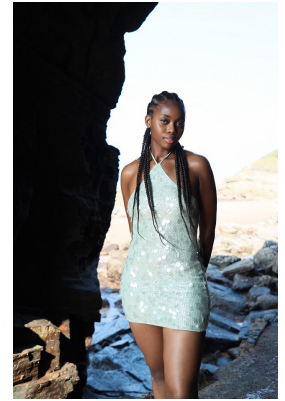

BOSS MODELS

DURBAN

SIYABUSISWA MAPHUMULO

Height: 173cm Bust: 90cm Waist: 75cm Hips: 109cm Shoe: 7 UK Hair: Black Eyes: Brown

BOSS MODELS

DURBAN

SIYABUSISWA MAPHUMULO

Height: 173cm Bust: 90cm Waist: 75cm Hips: 109cm Shoe: 7 UK Hair: Black Eyes: Brown

BOSS MODELS

DURBAN

SIYABUSISWA MAPHUMULO

Height: 173cm Bust: 90cm Waist: 75cm Hips: 109cm Shoe: 7 UK Hair: Black Eyes: Brown