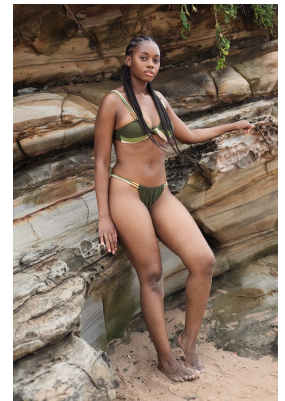

BOSS MODELS

DURBAN

SIYABUSISWA MAPHUMULO

Height: 173cm Bust: 90cm Waist: 75cm Hips: 109cm Shoe: 7 UK Hair: Black Eyes: Brown

BOSS MODELS

DURBAN

SIYABUSISWA MAPHUMULO

Height: 173cm Bust: 90cm Waist: 75cm Hips: 109cm Shoe: 7 UK Hair: Black Eyes: Brown

BOSS MODELS

DURBAN

SIYABUSISWA MAPHUMULO

Height: 173cm Bust: 90cm Waist: 75cm Hips: 109cm Shoe: 7 UK Hair: Black Eyes: Brown