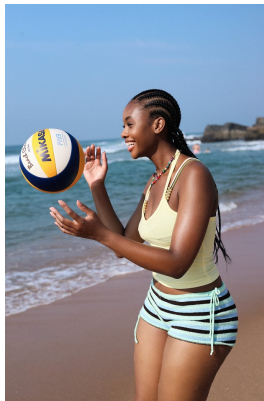

BOSS MODELS

DURBAN

SIYABUSISWA MAPHUMULO

Height: 173cm Bust: 90cm Waist: 75cm Hips: 109cm Shoe: 7 UK Hair: Black Eyes: Brown

BOSS MODELS

DURBAN

SIYABUSISWA MAPHUMULO

Height: 173cm Bust: 90cm Waist: 75cm Hips: 109cm Shoe: 7 UK Hair: Black Eyes: Brown

BOSS MODELS

DURBAN

SIYABUSISWA MAPHUMULO

Height: 173cm Bust: 90cm Waist: 75cm Hips: 109cm Shoe: 7 UK Hair: Black Eyes: Brown