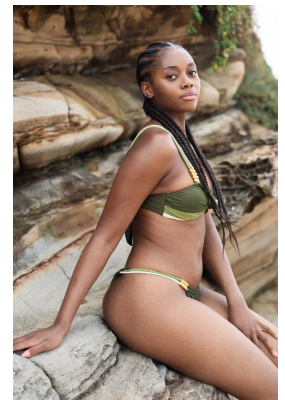

BOSS MODELS

DURBAN

SIYABUSISWA MAPHUMULO

Height: 173cm Bust: 90cm Waist: 75cm Hips: 109cm Shoe: 7 UK Hair: Black Eyes: Brown

BOSS MODELS

DURBAN

SIYABUSISWA MAPHUMULO

Height: 173cm Bust: 90cm Waist: 75cm Hips: 109cm Shoe: 7 UK Hair: Black Eyes: Brown

BOSS MODELS

DURBAN

SIYABUSISWA MAPHUMULO

Height: 173cm Bust: 90cm Waist: 75cm Hips: 109cm Shoe: 7 UK Hair: Black Eyes: Brown