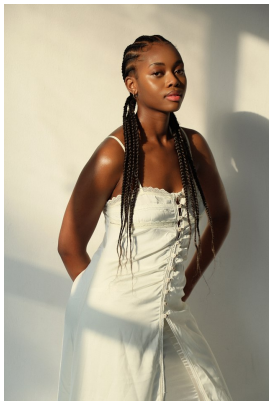

BOSS MODELS

DURBAN

SIYABUSISWA MAPHUMULO

Height: 173cm Bust: 90cm Waist: 75cm Hips: 109cm Shoe: 7 UK Hair: Black Eyes: Brown

BOSS MODELS

DURBAN

SIYABUSISWA MAPHUMULO

Height: 173cm Bust: 90cm Waist: 75cm Hips: 109cm Shoe: 7 UK Hair: Black Eyes: Brown

BOSS MODELS

DURBAN

SIYABUSISWA MAPHUMULO

Height: 173cm Bust: 90cm Waist: 75cm Hips: 109cm Shoe: 7 UK Hair: Black Eyes: Brown