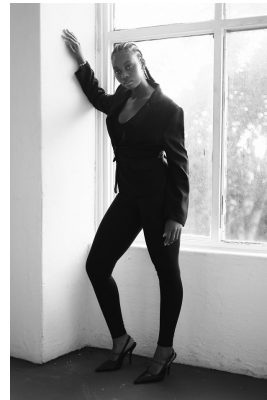

BOSS MODELS

DURBAN

SIYABUSISWA MAPHUMULO

Height: 173cm Bust: 90cm Waist: 75cm Hips: 109cm Shoe: 7 UK Hair: Black Eyes: Brown

BOSS MODELS

DURBAN

SIYABUSISWA MAPHUMULO

Height: 173cm Bust: 90cm Waist: 75cm Hips: 109cm Shoe: 7 UK Hair: Black Eyes: Brown

BOSS MODELS

DURBAN

SIYABUSISWA MAPHUMULO

Height: 173cm Bust: 90cm Waist: 75cm Hips: 109cm Shoe: 7 UK Hair: Black Eyes: Brown