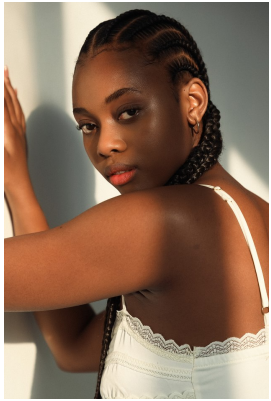

BOSS MODELS

DURBAN

SIYABUSISWA MAPHUMULO

Height: 173cm Bust: 90cm Waist: 75cm Hips: 109cm Shoe: 7 UK Hair: Black Eyes: Brown

BOSS MODELS

DURBAN

SIYABUSISWA MAPHUMULO

Height: 173cm Bust: 90cm Waist: 75cm Hips: 109cm Shoe: 7 UK Hair: Black Eyes: Brown

BOSS MODELS

DURBAN

SIYABUSISWA MAPHUMULO

Height: 173cm Bust: 90cm Waist: 75cm Hips: 109cm Shoe: 7 UK Hair: Black Eyes: Brown