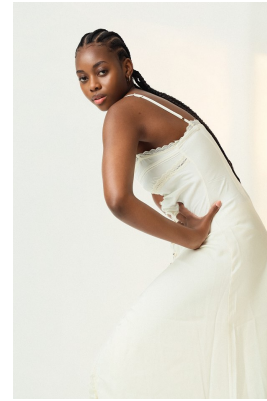

BOSS MODELS

DURBAN

SIYABUSISWA MAPHUMULO

Height: 173cm Bust: 90cm Waist: 75cm Hips: 109cm Shoe: 7 UK Hair: Black Eyes: Brown

BOSS MODELS

DURBAN

SIYABUSISWA MAPHUMULO

Height: 173cm Bust: 90cm Waist: 75cm Hips: 109cm Shoe: 7 UK Hair: Black Eyes: Brown

BOSS MODELS

DURBAN

SIYABUSISWA MAPHUMULO

Height: 173cm Bust: 90cm Waist: 75cm Hips: 109cm Shoe: 7 UK Hair: Black Eyes: Brown