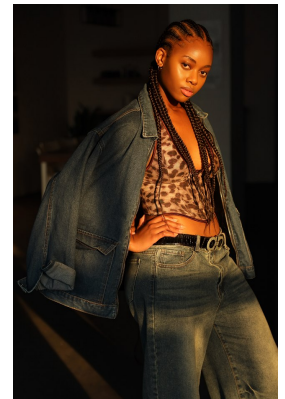

BOSS MODELS

DURBAN

SIYABUSISWA MAPHUMULO

Height: 173cm Bust: 90cm Waist: 75cm Hips: 109cm Shoe: 7 UK Hair: Black Eyes: Brown

BOSS MODELS

DURBAN

SIYABUSISWA MAPHUMULO

Height: 173cm Bust: 90cm Waist: 75cm Hips: 109cm Shoe: 7 UK Hair: Black Eyes: Brown

BOSS MODELS

DURBAN

SIYABUSISWA MAPHUMULO

Height: 173cm Bust: 90cm Waist: 75cm Hips: 109cm Shoe: 7 UK Hair: Black Eyes: Brown