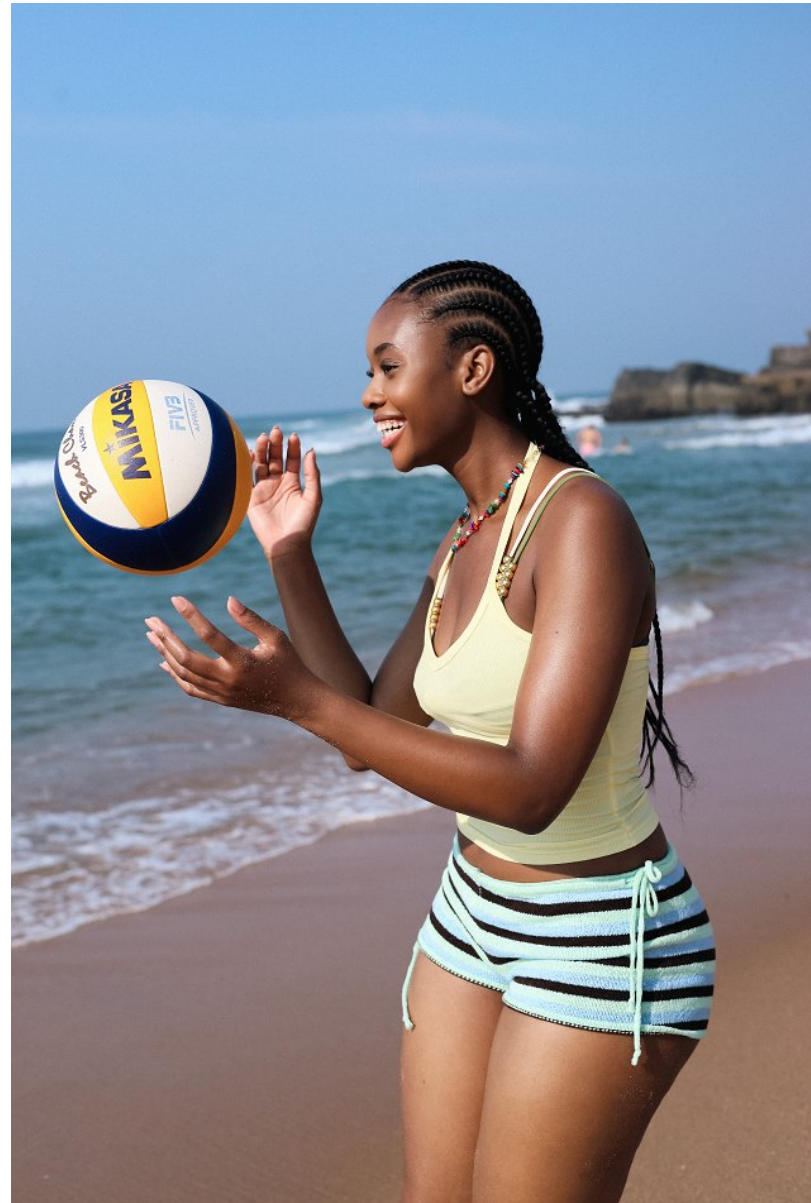

BOSS MODELS

DURBAN

SIYABUSISWA MAPHUMULO

Height: 173cm Bust: 90cm Waist: 75cm Hips: 109cm Shoe: 7 UK Hair: Black Eyes: Brown