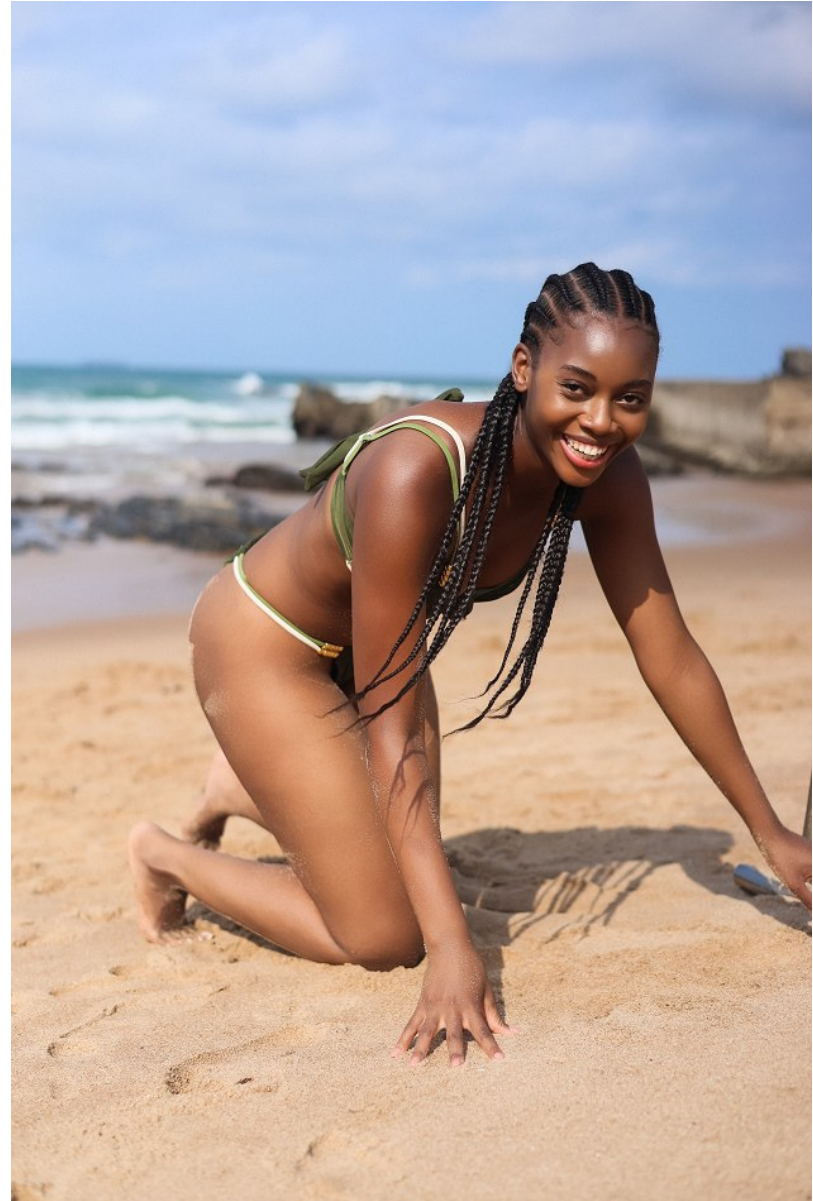

BOSS MODELS

DURBAN

SIYABUSISWA MAPHUMULO

Height: 173cm Bust: 90cm Waist: 75cm Hips: 109cm Shoe: 7 UK Hair: Black Eyes: Brown