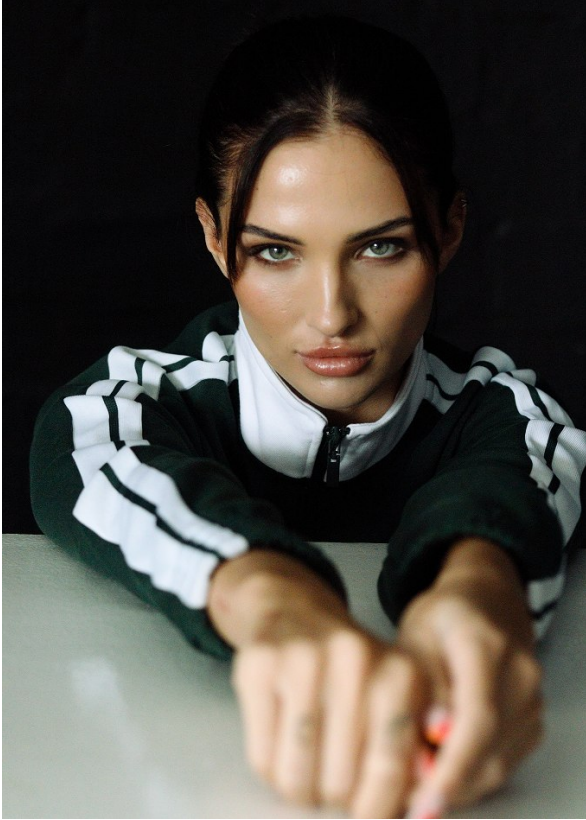

BOSS MODELS

DURBAN

CHEY

Height: 174cm Bust: 83cm Waist: 68cm Hips: 97cm Shoe: 8 UK Hair: Brown Eyes: Green/Grey

BOSS MODELS

DURBAN

CHEY

Height: 174cm Bust: 83cm Waist: 68cm Hips: 97cm Shoe: 8 UK Hair: Brown Eyes: Green/Grey