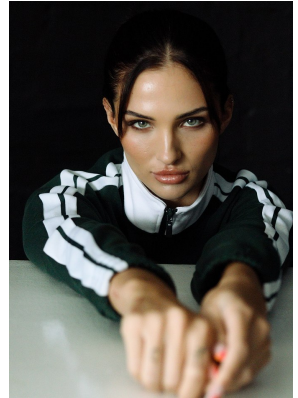

# BOSS MODELS

DURBAN

## CHEY

Height: 174cm Bust: 83cm Waist: 68cm Hips: 97cm Shoe: 8 UK Hair: Brown Eyes: Green/Grey