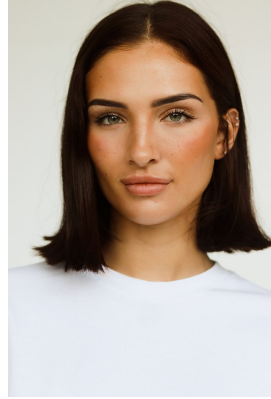

# BOSS MODELS

DURBAN

## CHEY

Height: 174cm Bust: 83cm Waist: 68cm Hips: 97cm Shoe: 8 UK Hair: Brown Eyes: Green/Grey