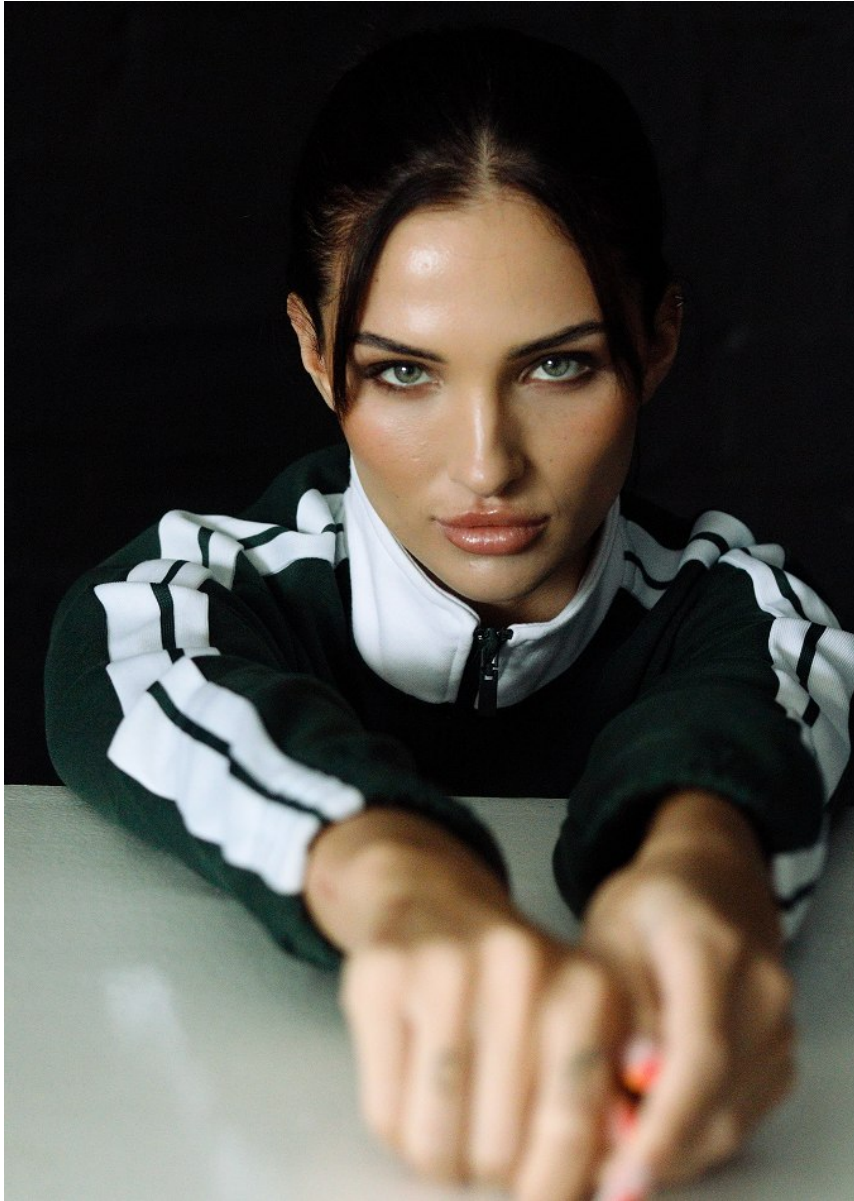

BOSS MODELS

DURBAN

CHEY

Height: 174cm Bust: 83cm Waist: 68cm Hips: 97cm Shoe: 8 UK Hair: Brown Eyes: Green/Grey