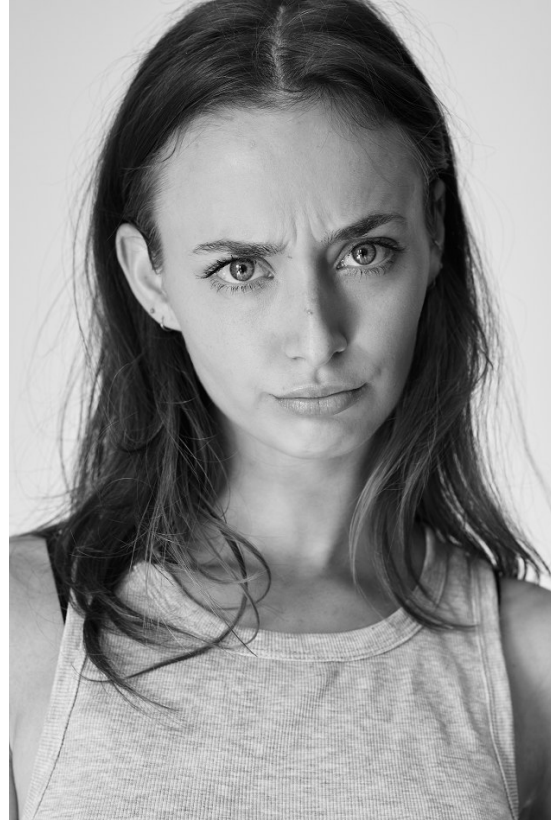

BOSS MODELS

DURBAN

NICOLA ANDERSON

Height: 173cm Bust: 81cm Waist: 68cm Hips: 96cm Shoe: 5 UK Hair: Brunette Eyes: Blue

BOSS MODELS

DURBAN

NICOLA ANDERSON

Height: 173cm Bust: 81cm Waist: 68cm Hips: 96cm Shoe: 5 UK Hair: Brunette Eyes: Blue