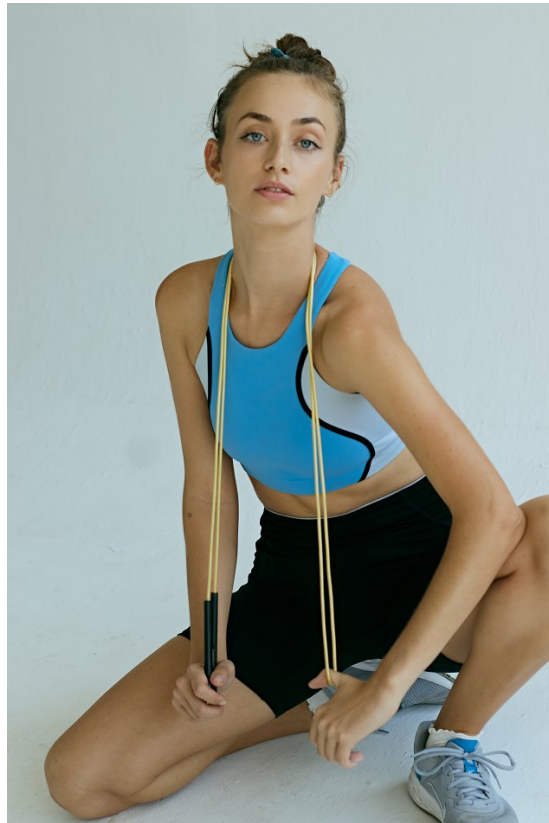

BOSS MODELS

DURBAN

NICOLA ANDERSON

Height: 173cm Bust: 81cm Waist: 68cm Hips: 96cm Shoe: 5 UK Hair: Brunette Eyes: Blue

BOSS MODELS

DURBAN

NICOLA ANDERSON

Height: 173cm Bust: 81cm Waist: 68cm Hips: 96cm Shoe: 5 UK Hair: Brunette Eyes: Blue