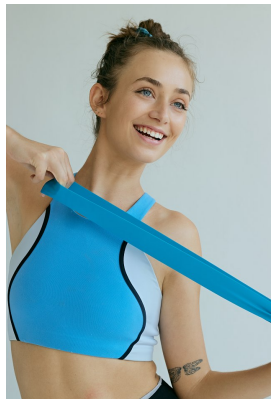

BOSS MODELS

DURBAN

NICOLA ANDERSON

Height: 173cm Bust: 81cm Waist: 68cm Hips: 96cm Shoe: 5 UK Hair: Brunette Eyes: Blue