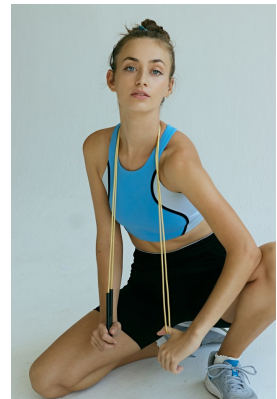

BOSS MODELS

DURBAN

NICOLA ANDERSON

Height: 173cm Bust: 81cm Waist: 68cm Hips: 96cm Shoe: 5 UK Hair: Brunette Eyes: Blue