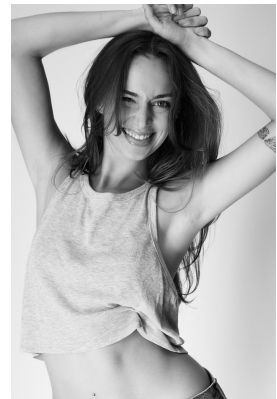

BOSS MODELS

DURBAN

NICOLA ANDERSON

Height: 173cm Bust: 81cm Waist: 68cm Hips: 96cm Shoe: 5 UK Hair: Brunette Eyes: Blue