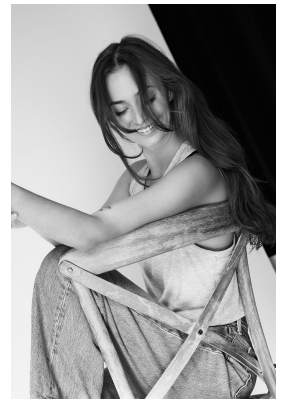

BOSS MODELS

DURBAN

NICOLA ANDERSON

Height: 173cm Bust: 81cm Waist: 68cm Hips: 96cm Shoe: 5 UK Hair: Brunette Eyes: Blue