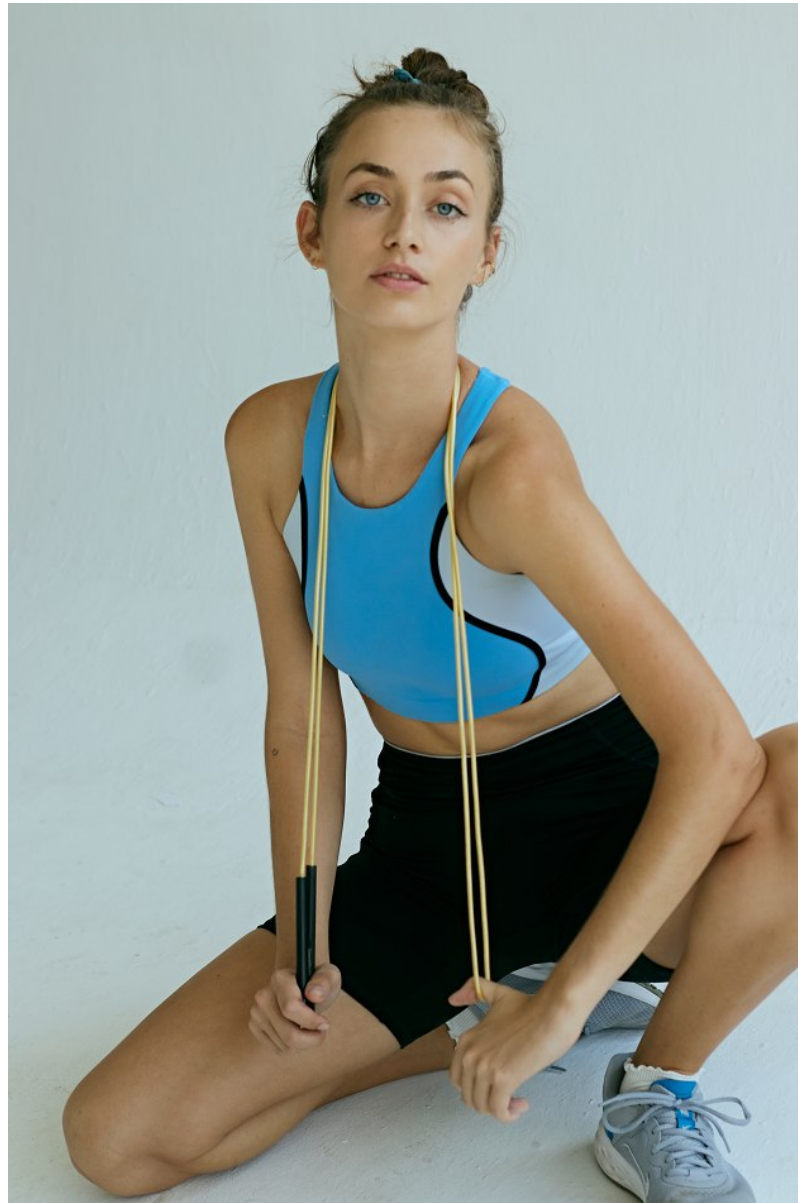

NICOLA ANDERSON

BOSS MODELS

DURBAN

NICOLA ANDERSON

Height: 173cm Bust: 81cm Waist: 68cm Hips: 96cm Shoe: 5 UK Hair: Brunette Eyes: Blue