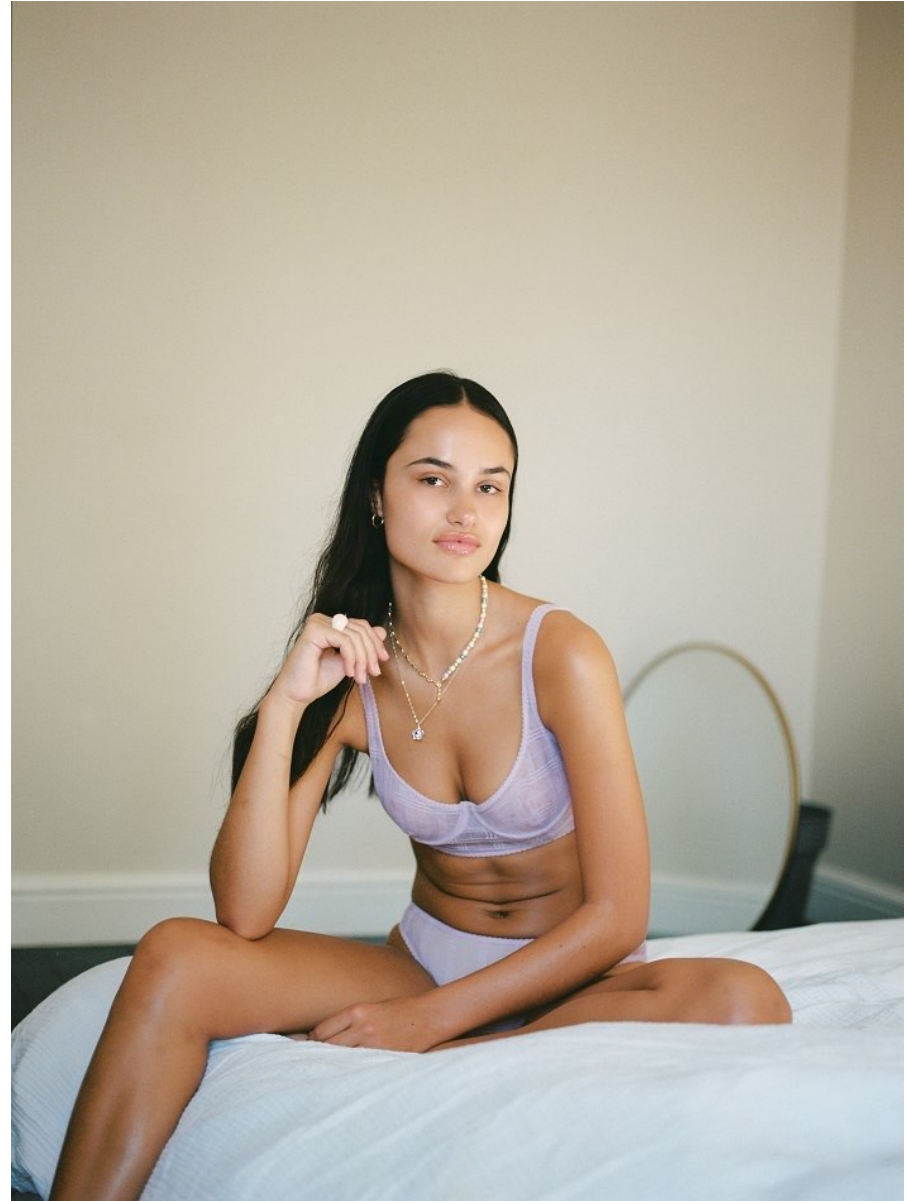

BOSS MODELS

DURBAN

MORGAN GULLAN

Height: 175cm Bust: 83cm Waist: 63cm Hips: 91cm Shoe: 7 UK Hair: Brown Eyes: Brown