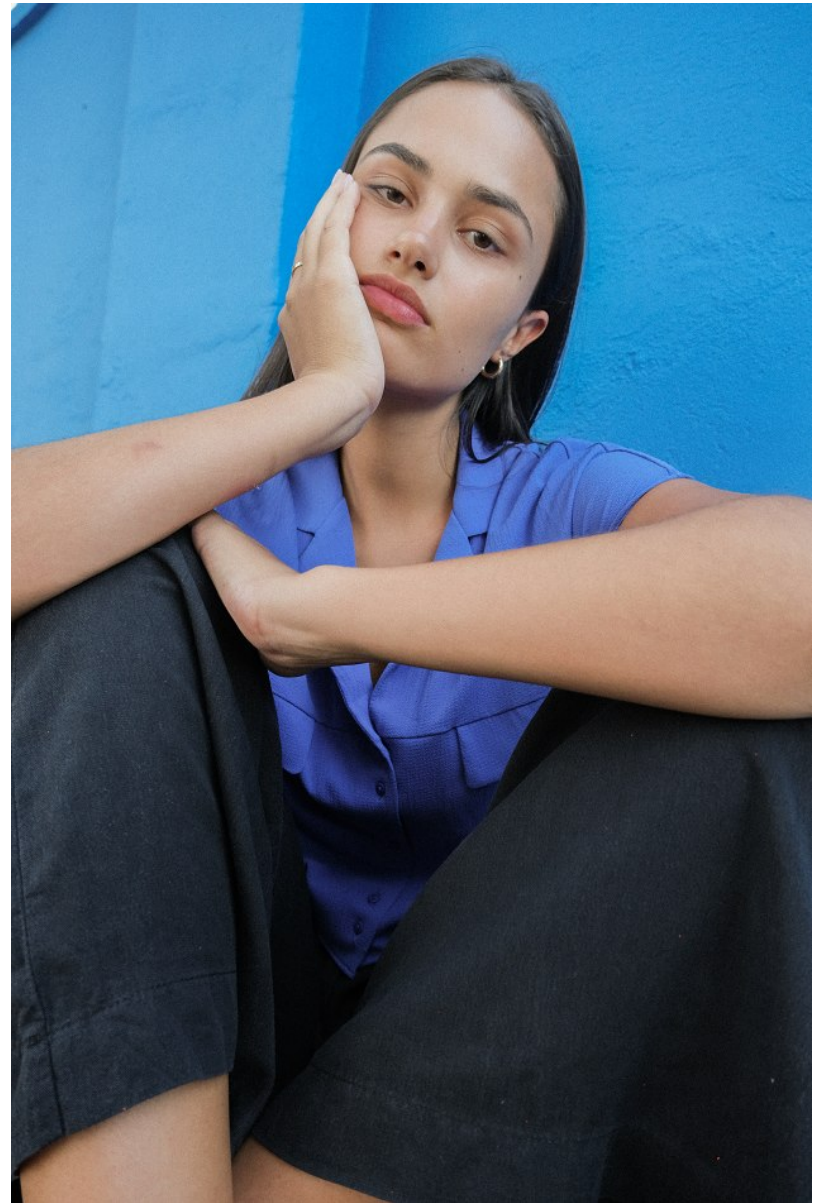

BOSS MODELS

DURBAN

MORGAN GULLAN

Height: 175cm Bust: 83cm Waist: 63cm Hips: 91cm Shoe: 7 UK Hair: Brown Eyes: Brown

BOSS MODELS

DURBAN

MORGAN GULLAN

Height: 175cm Bust: 83cm Waist: 63cm Hips: 91cm Shoe: 7 UK Hair: Brown Eyes: Brown