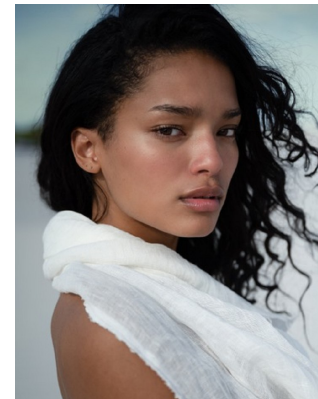

BOSS MODELS

DURBAN

NATASHA SIMEONI

Height: 170cm Bust: 85cm Waist: 67cm Hips: 98cm Shoe: 5 UK Hair: Black Eyes: Brown

BOSS MODELS

DURBAN

NATASHA SIMEONI

Height: 170cm Bust: 85cm Waist: 67cm Hips: 98cm Shoe: 5 UK Hair: Black Eyes: Brown