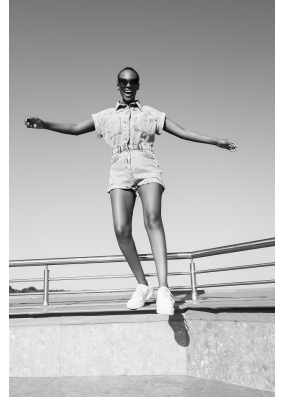

citizen

A Division Of Boss Models

LESEGO CHAANE

Height: 172cm Bust: 84cm Waist: 67cm Hips: 101cm Shoe: 5.5 UK Hair: Brown Eyes: Brown