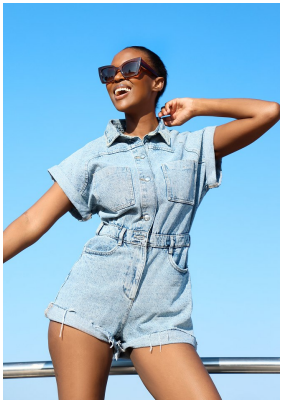

citizen

A Division Of Boss Models

LESEGO CHAANE

Height: 172cm Bust: 84cm Waist: 67cm Hips: 101cm Shoe: 5.5 UK Hair: Brown Eyes: Brown