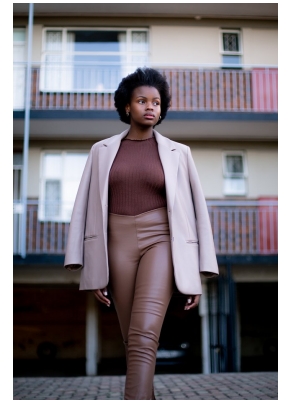

citizen
A Division Of Boss Models

NOLWAZI MKHIZE

Height: 171cm Bust: 91cm Waist: 75cm Hips: 102cm Shoe: 6.5 UK Hair: Black Eyes: Brown