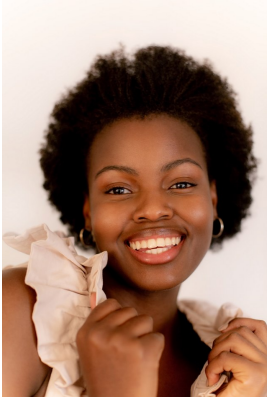

citizen
A Division Of Boss Models

NOLWAZI MKHIZE

Height: 171cm Bust: 91cm Waist: 75cm Hips: 102cm Shoe: 6.5 UK Hair: Black Eyes: Brown