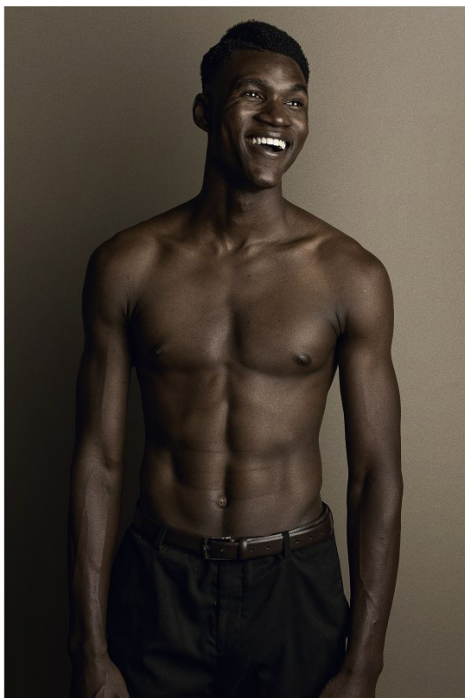

citizen
A Division Of Boss Models

MICHAEL LAWRENCE

Height: 191cm Chest: 103cm Waist: 87cm Shoe: 12 UK Hair: Black Eyes: Brown

citizen
A Division Of Boss Models

MICHAEL LAWRENCE

Height: 191cm Chest: 103cm Waist: 87cm Shoe: 12 UK Hair: Black Eyes: Brown

MICHAEL LAWRENCE

Height: 191cm Chest: 103cm Waist: 87cm Shoe: 12 UK Hair: Black Eyes: Brown

MICHAEL LAWRENCE

Height: 191cm Chest: 103cm Waist: 87cm Shoe: 12 UK Hair: Black Eyes: Brown

MICHAEL LAWRENCE

Height: 191cm Chest: 103cm Waist: 87cm Shoe: 12 UK Hair: Black Eyes: Brown

citizen
A Division Of Boss Models

MICHAEL LAWRENCE

Height: 191cm Chest: 103cm Waist: 87cm Shoe: 12 UK Hair: Black Eyes: Brown