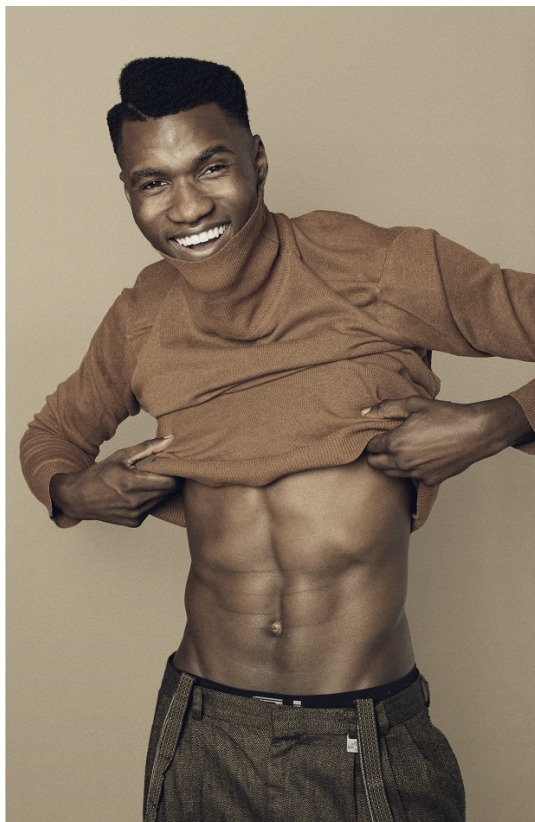

citizen
A Division Of Boss Models

MICHAEL LAWRENCE

Height: 191cm Chest: 103cm Waist: 87cm Shoe: 12 UK Hair: Black Eyes: Brown

citizen
A Division Of Boss Models

MICHAEL LAWRENCE

Height: 191cm Chest: 103cm Waist: 87cm Shoe: 12 UK Hair: Black Eyes: Brown

MICHAEL LAWRENCE

Height: 191cm Chest: 103cm Waist: 87cm Shoe: 12 UK Hair: Black Eyes: Brown

MICHAEL LAWRENCE

Height: 191cm Chest: 103cm Waist: 87cm Shoe: 12 UK Hair: Black Eyes: Brown

MICHAEL LAWRENCE

Height: 191cm Chest: 103cm Waist: 87cm Shoe: 12 UK Hair: Black Eyes: Brown

citizen
A Division Of Boss Models

MICHAEL LAWRENCE

Height: 191cm Chest: 103cm Waist: 87cm Shoe: 12 UK Hair: Black Eyes: Brown