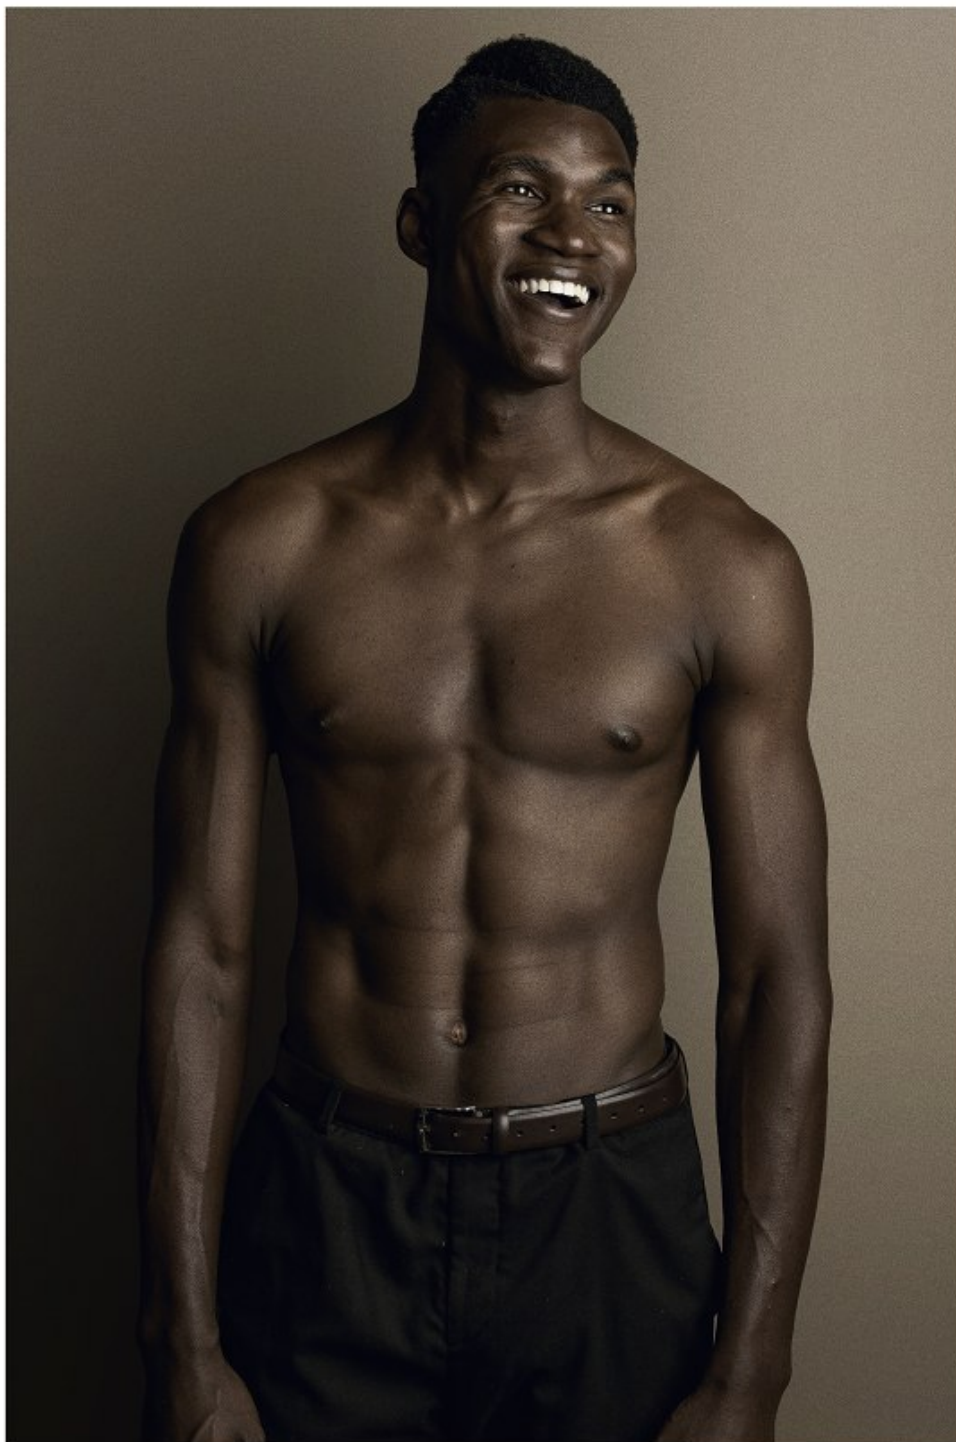

citizen
A Division Of Boss Models

MICHAEL LAWRENCE

Height: 191cm Chest: 103cm Waist: 87cm Shoe: 12 UK Hair: Black Eyes: Brown

citizen
A Division Of Boss Models

MICHAEL LAWRENCE

Height: 191cm Chest: 103cm Waist: 87cm Shoe: 12 UK Hair: Black Eyes: Brown

citizen
A Division Of Boss Models

OFFBEAT SUAVE *Est.* MMXV

THROWAWAYTWENTY

SERIES IX

MICHAEL LAWRENCE

Height: 191cm Chest: 103cm Waist: 87cm Shoe: 12 UK Hair: Black Eyes: Brown

citizen
A Division Of Boss Models

MICHAEL LAWRENCE

Height: 191cm Chest: 103cm Waist: 87cm Shoe: 12 UK Hair: Black Eyes: Brown

citizen
A Division Of Boss Models

MICHAEL LAWRENCE

Height: 191cm Chest: 103cm Waist: 87cm Shoe: 12 UK Hair: Black Eyes: Brown