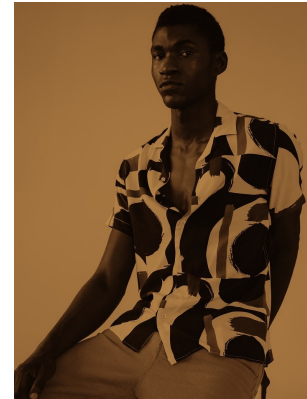

citizen
A Division Of Boss Models

MICHAEL LAWRENCE

Height: 191cm Chest: 103cm Waist: 87cm Shoe: 12 UK Hair: Black Eyes: Brown

citizen
A Division Of Boss Models

MICHAEL LAWRENCE

Height: 191cm Chest: 103cm Waist: 87cm Shoe: 12 UK Hair: Black Eyes: Brown