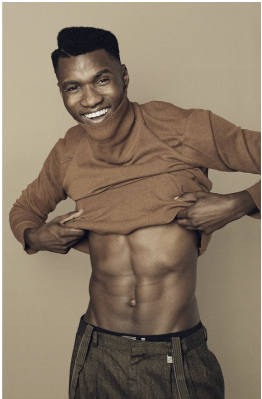

citizen
A Division Of Boss Models

MICHAEL LAWRENCE

Height: 191cm Chest: 103cm Waist: 87cm Shoe: 12 UK Hair: Black Eyes: Brown

citizen
A Division Of Boss Models

MICHAEL LAWRENCE

Height: 191cm Chest: 103cm Waist: 87cm Shoe: 12 UK Hair: Black Eyes: Brown