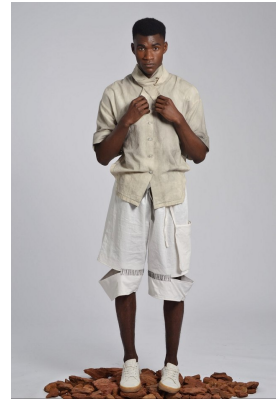

citizen
A Division Of Boss Models

MICHAEL LAWRENCE

Height: 191cm Chest: 103cm Waist: 87cm Shoe: 12 UK Hair: Black Eyes: Brown

citizen
A Division Of Boss Models

MICHAEL LAWRENCE

Height: 191cm Chest: 103cm Waist: 87cm Shoe: 12 UK Hair: Black Eyes: Brown