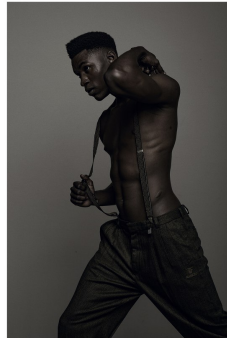

citizen
A Division Of Boss Models

MICHAEL LAWRENCE

Height: 191cm Chest: 103cm Waist: 87cm Shoe: 12 UK Hair: Black Eyes: Brown

citizen
A Division Of Boss Models

MICHAEL LAWRENCE

Height: 191cm Chest: 103cm Waist: 87cm Shoe: 12 UK Hair: Black Eyes: Brown