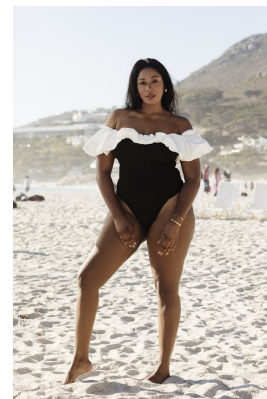

# **citizen**

*A Division Of Boss Models*

## **TRISH KATOMBE**

Height: 180cm Bust: 91cm Waist: 72cm Hips: 117cm Shoe: 7 UK Hair: Black Eyes: Brown

**citizen**  
*A Division Of Boss Models*

**TRISH KATOMBE**

Height: 180cm Bust: 91cm Waist: 72cm Hips: 117cm Shoe: 7 UK Hair: Black Eyes: Brown