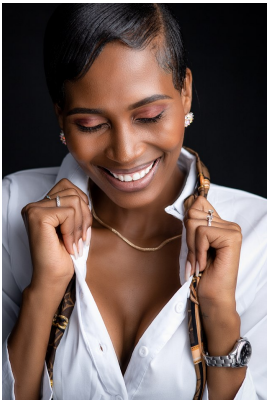

citizen
A Division Of Boss Models

PEARL NIKOLIC

Height: 170cm Bust: 89cm Waist: 68cm Hips: 98cm Shoe: 6 UK Hair: Black Eyes: Brown

citizen
A Division Of Boss Models

PEARL NIKOLIC

Height: 170cm Bust: 89cm Waist: 68cm Hips: 98cm Shoe: 6 UK Hair: Black Eyes: Brown