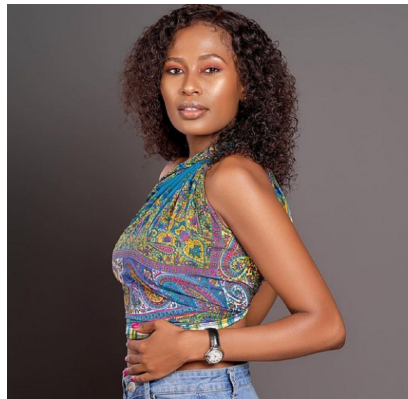

citizen
A Division Of Boss Models

PEARL NIKOLIC

Height: 170cm Bust: 89cm Waist: 68cm Hips: 98cm Shoe: 6 UK Hair: Black Eyes: Brown

citizen
A Division Of Boss Models

PEARL NIKOLIC

Height: 170cm Bust: 89cm Waist: 68cm Hips: 98cm Shoe: 6 UK Hair: Black Eyes: Brown